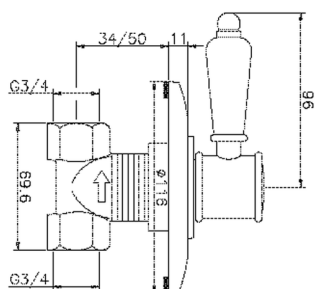

Concealed stop valve VICTORIAN_VT000313

MODEL **VT000313**

Concealed stop valve, 3/4" F outlet

AVAILABLE FINISHINGS

-  **21** 21 Chrome
-  **27** 27 Old Bronze
-  **2A** 2A Satin Brushed Nickel
-  **2G** 2G Antique Gold
-  **2W** 2W Brushed Gold

CHARACTERISTICS

Installation **Concealed**

Concealed stop valve VICTORIAN_VT000313

VT000313

<https://en.huberitalia.com/concealed-stop-valve-victorian-vt000313>

2026-06-28