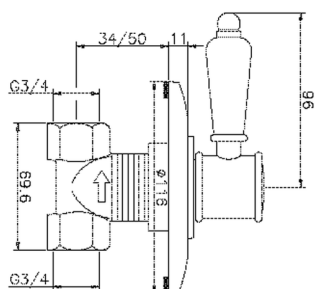

Concealed stop valve VICTORIAN_VT000313

MODEL **VT000313**

Concealed stop valve, 3/4" F outlet

AVAILABLE FINISHINGS

- **21** 21 Chrome
- **27** 27 Old Bronze
- **2A** 2A Satin Brushed Nickel
- **2G** 2G Antique Gold
- **2W** 2W Brushed Gold

CHARACTERISTICS

Installation **Concealed**