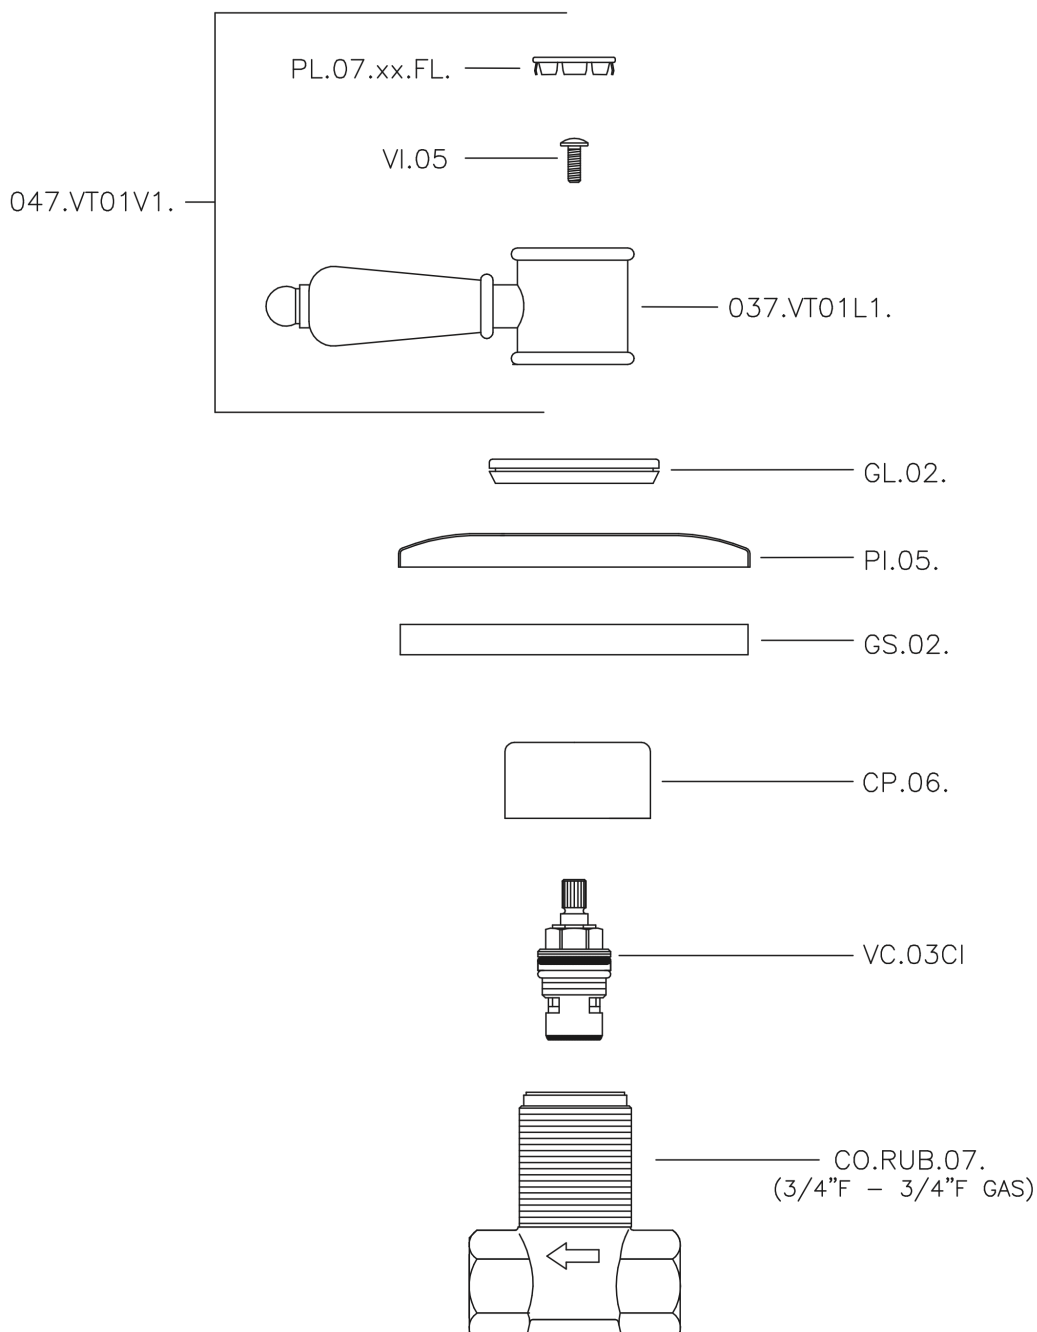

## Concealed stop valve VICTORIAN\_VT000313

MODEL **VT000313**

Concealed stop valve, 3/4" F outlet

### CHARACTERISTICS

Installation **Concealed**

## Concealed stop valve VICTORIAN\_VT000313

VT000313

<https://en.huberitalia.com/concealed-stop-valve-victorian-vt000313>

2026-04-10