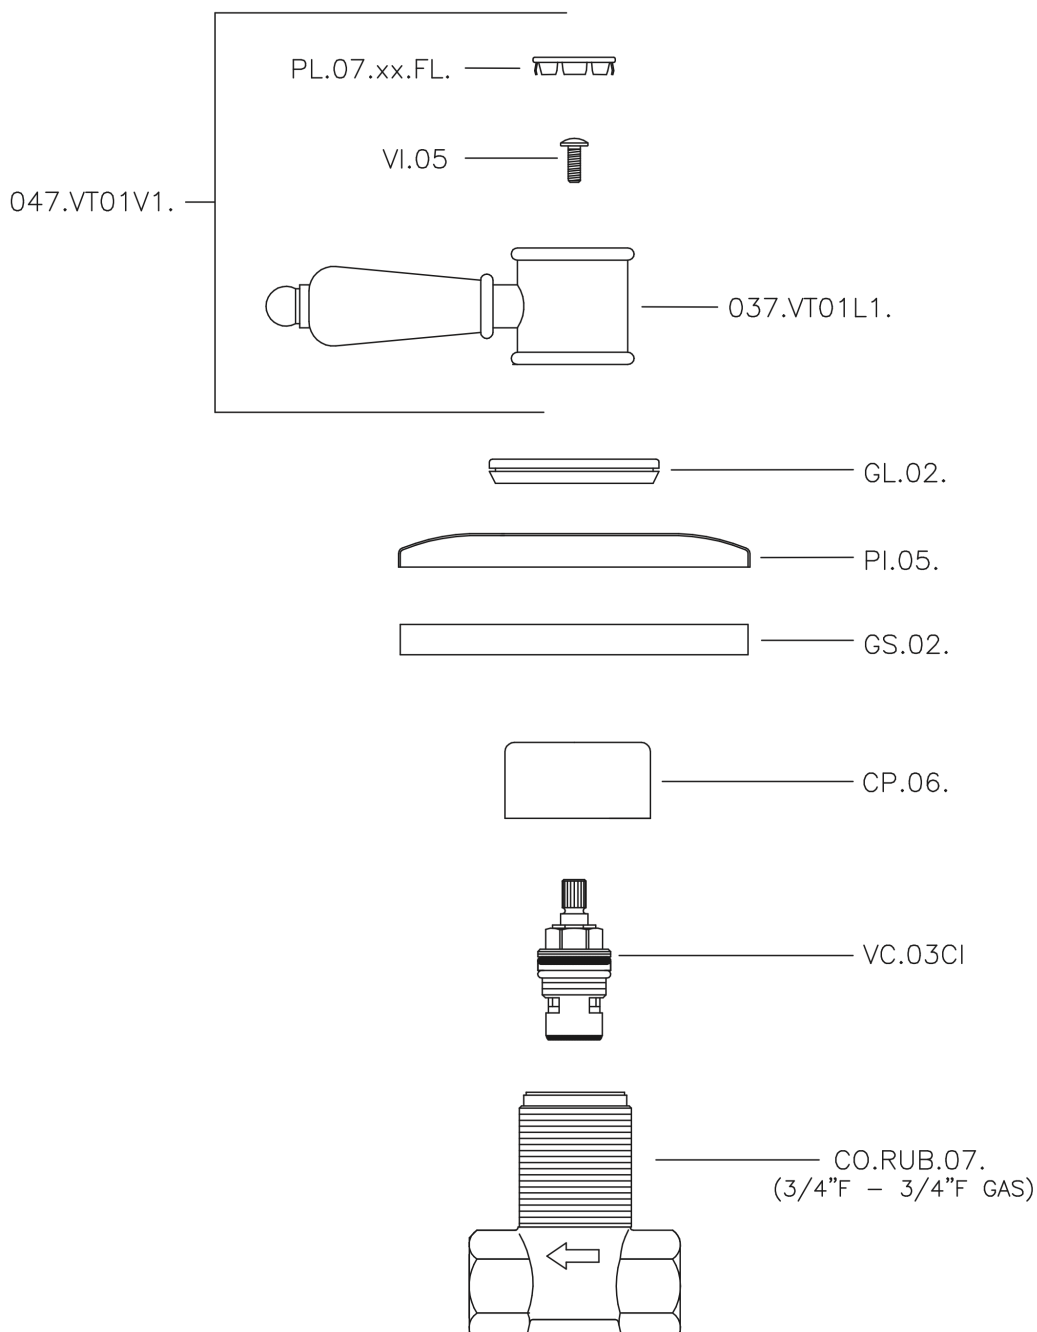

Concealed stop valve VICTORIAN_VT000313

VT000313

<https://en.huberitalia.com/concealed-stop-valve-victorian-vt000313>

2026-04-10