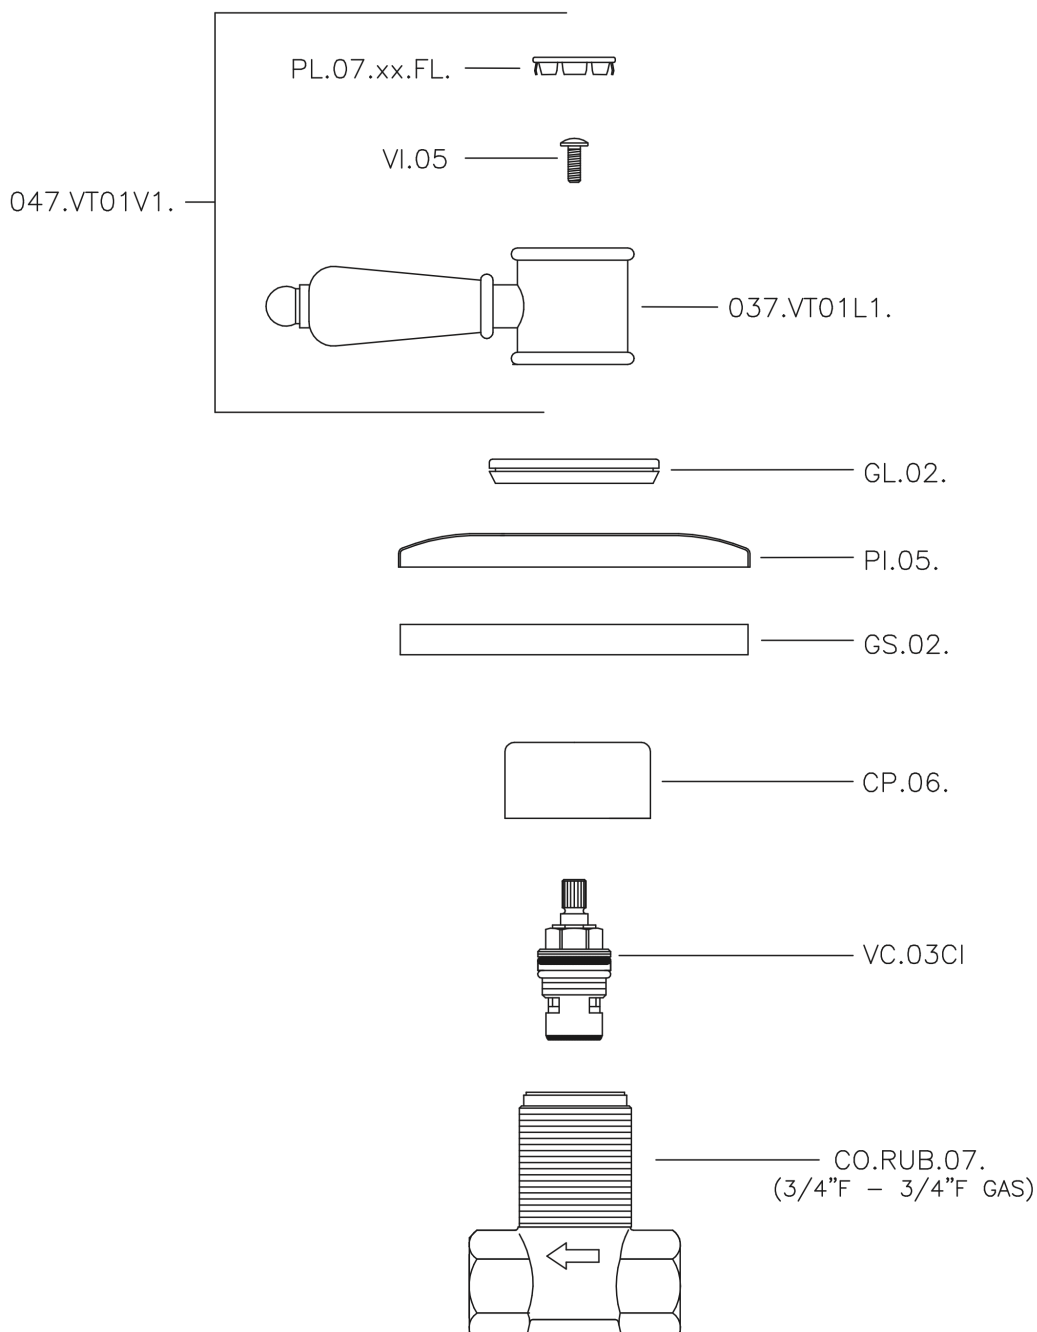

## Concealed stop valve VICTORIAN\_VT000313

MODEL **VT000313**

Concealed stop valve, 3/4" F outlet

### CHARACTERISTICS

Installation **Concealed**

## Concealed stop valve VICTORIAN\_VT000313

VT000313

<https://en.huberitalia.com/concealed-stop-valve-victorian-vt000313>

2026-06-29