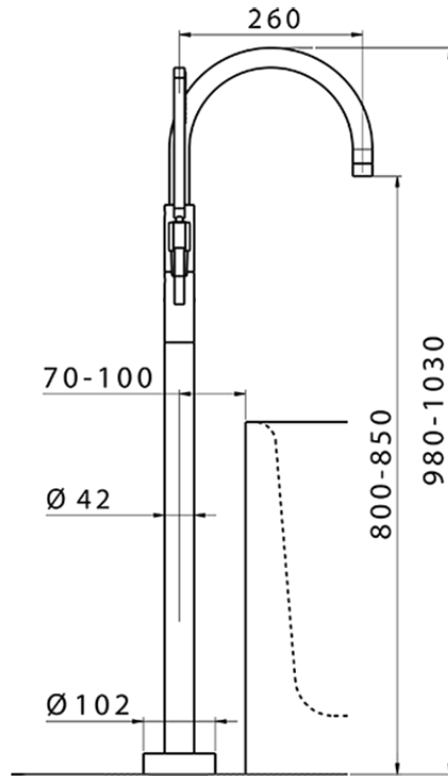

Exposed part for single-lever bath shower mixer LEVITY_LY014200

LY014200

<https://en.huberitalia.com/exposed-part-for-single-lever-bath-shower-mixer-levity-ly014200>

ZB004510

<https://en.huberitalia.com/concealed-part-single-lever-free-standing-concealed-zb004510>