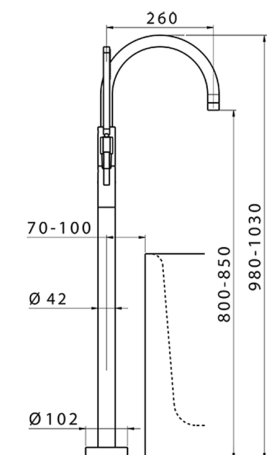

Exposed part for single-lever bath shower mixer LEVITY_LY014200

MODEL **LY014200**

Exposed part for single-lever bath shower mixer, handshower holder on column, minimalistic one spray flat handshower ABS, 150 cm smooth SUPREME Flexible Hose, without concealed part (for item ZB004510)

AVAILABLE FINISHINGS

-  **21** 21 Chrome
-  **2B** 2B Polished Nickel
-  **2F** 2F Brushed Nickel
-  **40** 40 Matt Black
-  **4Q** 4Q Matt White

CHARACTERISTICS

Cartridge Spare Parts **ZZ95409000**
35 mm Cartridge
 Installation **Concealed**
 Required concealed parts **ZB004510**

EcoStop

EcoStop feature limits water flow to approximately 50% of maximum output with one point of resistance on setting. Push slightly past the middle stop only when full water output is required. This will save water up to 50%.

Concealed part single lever free-standing CONCEALED_ZB004510

MODEL **ZB004510**

Floor mounted concealed part, for free-standing mixer

AVAILABLE FINISHINGS

 **04** 04 Without finishing

CHARACTERISTICS

Installation	Concealed
Concealed	1