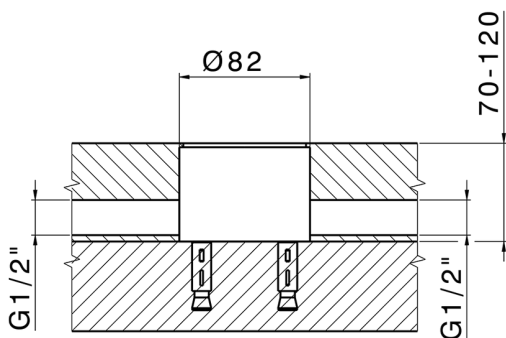

Exposed part for single-lever bath shower mixer LEVITY_LY014200

MODEL **LY014200**

Exposed part for single-lever bath shower mixer, handshower holder on column, minimalistic one spray flat handshower ABS, 150 cm smooth SUPREME Flexible Hose, without concealed part (for item ZB004510)

Concealed part single lever free-standing CONCEALED_ZB004510

MODEL **ZB004510**

Floor mounted concealed part, for free-standing mixer

AVAILABLE FINISHINGS

 **04** 04 Without finishing

CHARACTERISTICS

Installation	Concealed
Concealed	1