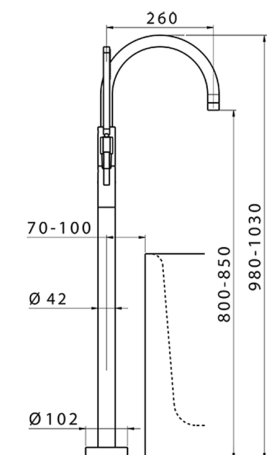

## Exposed part for single-lever bath shower mixer LEVITY\_LY014200

MODEL **LY014200**

Exposed part for single-lever bath shower mixer, handshower holder on column, minimalistic one spray flat handshower ABS, 150 cm smooth SUPREME Flexible Hose, without concealed part (for item ZB004510)

### CHARACTERISTICS

Cartridge Spare Parts **ZZ95409000**

**35 mm Cartridge**

Installation **Concealed**

Required concealed parts **ZB004510**

### EcoStop

EcoStop feature limits water flow to approximately 50% of maximum output with one point of resistance on setting. Push slightly past the middle stop only when full water output is required. This will save water up to 50%.