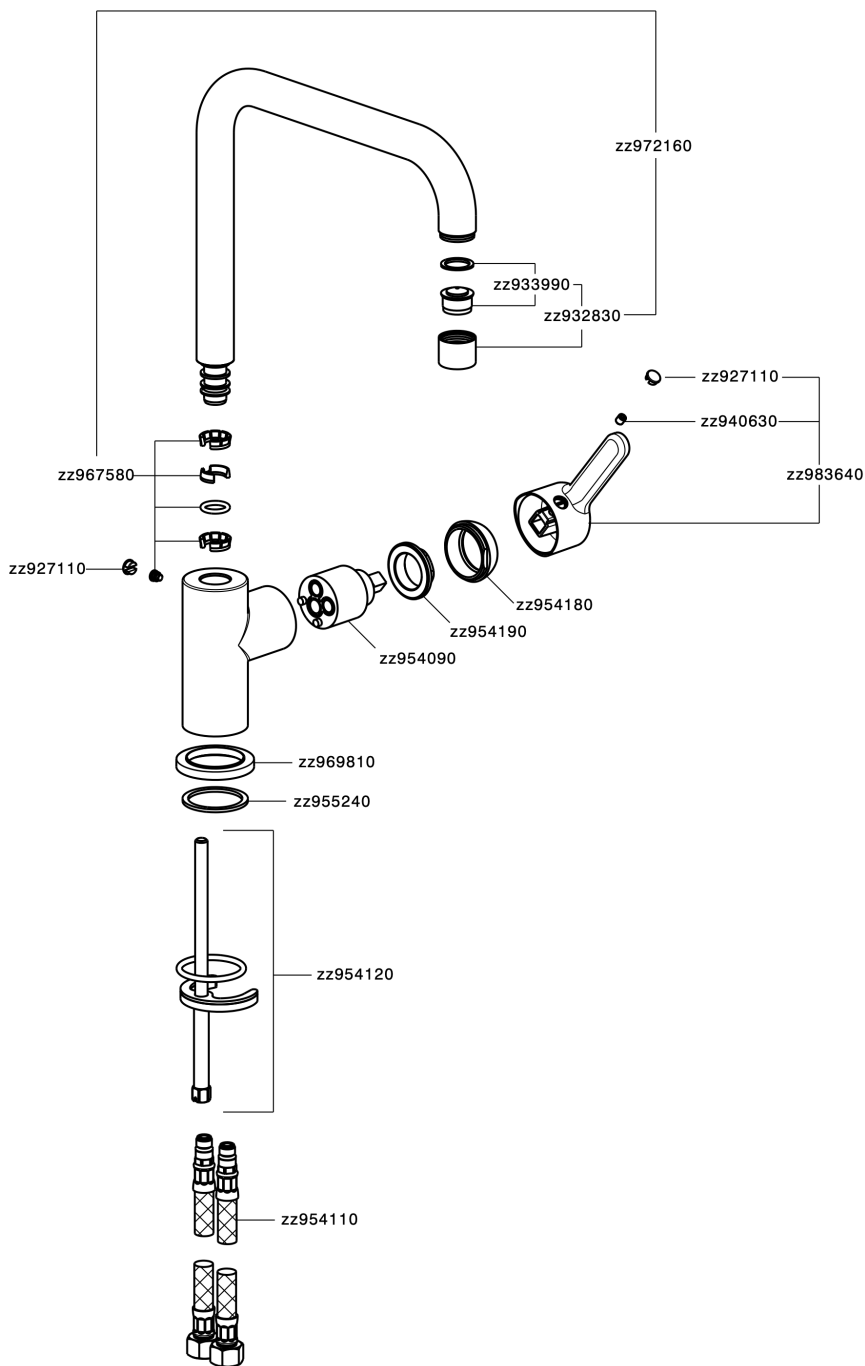

Single lever sink mixer Energysave KITCHEN_H2002535

H2002535

<https://en.huberitalia.com/single-lever-sink-mixer-energysave-kitchen-h2002535>

2025-02-11