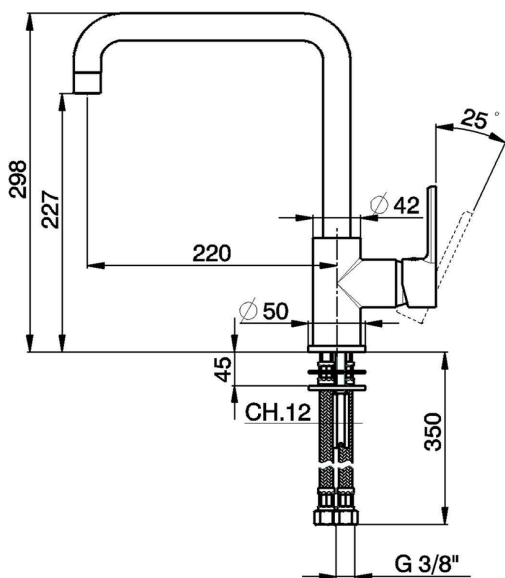

Single lever sink mixer Energysave KITCHEN_H2002535

MODEL **H2002535**

Single lever sink mixer Energysave, swivel spout, G.3/8" stainless steel flexible hoses

AVAILABLE FINISHINGS

CHARACTERISTICS

Cartridge Spare Parts **ZZ95409000**

35 mm Cartridge

EcoStop

EcoStop feature limits water flow to approximately 50% of maximum output with one point of resistance on setting. Push slightly past the middle stop only when full water output is required. This will save water up to 50%.

EnergySave

Thanks to the EnergySave device, only cold water will be drawn if the lever is operated in the central position, so that the water heater will not be engaged and no hot water wasted, leading to considerable savings in energy and costs. The temperature can be adjusted by rotating the lever to the left, until the desired temperature is reached.