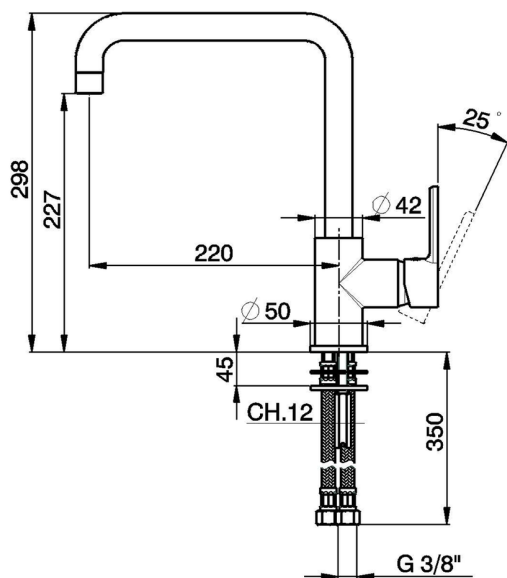

## Single lever sink mixer Energysave KITCHEN\_H2002535

MODEL **H2002535**

Single lever sink mixer Energysave, swivel spout, G.3/8" stainless steel flexible hoses

AVAILABLE FINISHINGS

CHARACTERISTICS

Cartridge Spare Parts **ZZ95409000**

**35 mm Cartridge**

### EcoStop

EcoStop feature limits water flow to approximately 50% of maximum output with one point of resistance on setting. Push slightly past the middle stop only when full water output is required. This will save water up to 50%.

### EnergySave

Thanks to the EnergySave device, only cold water will be drawn if the lever is operated in the central position, so that the water heater will not be engaged and no hot water wasted, leading to considerable savings in energy and costs. The temperature can be adjusted by rotating the lever to the left, until the desired temperature is reached.