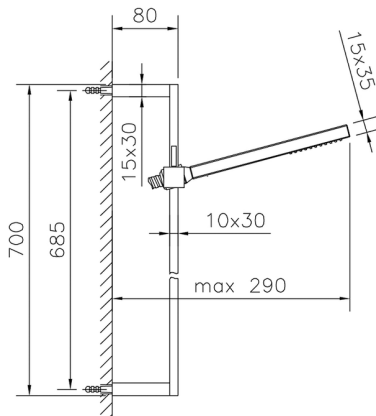

Slide rail shower set SHOWER_SS010770

MODEL **SS010770**

Slide rail shower set, 70 cm sliding rail bar with sliding bracket, 35x15 mm Brass minimalistic one spray handshower, 150 cm SUPREME smooth flexible hose

AVAILABLE FINISHINGS

- **21** 21 Chrome
- **2B** 2B Polished Nickel
- **2F** 2F Brushed Nickel
- **2Q** 2Q Black Titanium
- **40** 40 Matt Black
- **4Q** 4Q Matt White

CHARACTERISTICS

2026-04-09