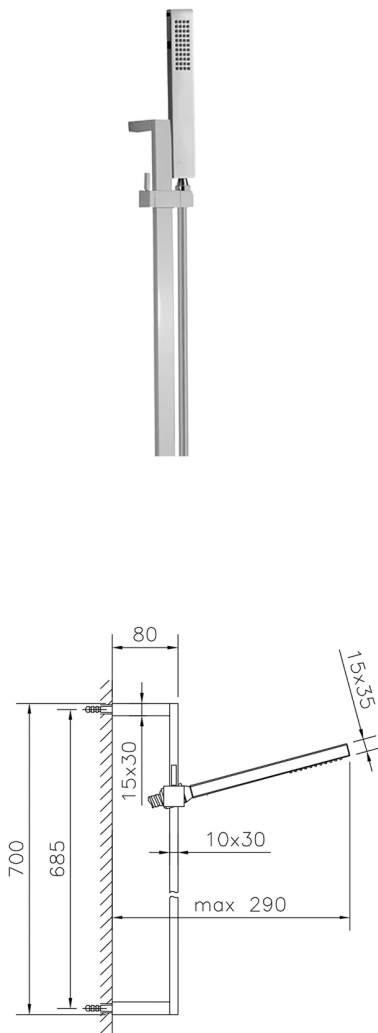

Slide rail shower set SHOWER_SS010770

MODEL **SS010770**

Slide rail shower set, 70 cm sliding rail bar with sliding bracket, 35x15 mm Brass minimalistic one spray handshower, 150 cm SUPREME smooth flexible hose

AVAILABLE FINISHINGS

-  **21** 21 Chrome
-  **2B** 2B Polished Nickel
-  **2F** 2F Brushed Nickel
-  **2Q** 2Q Black Titanium
-  **40** 40 Matt Black
-  **4Q** 4Q Matt White

CHARACTERISTICS

2026-06-13