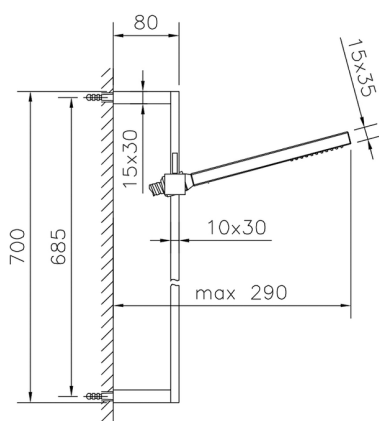

Slide rail shower set SHOWER_SS010770

MODEL **SS010770**

Slide rail shower set, 70 cm sliding rail bar with sliding bracket, 35x15 mm Brass minimalistic one spray handshower, 150 cm SUPREME smooth flexible hose

AVAILABLE FINISHINGS

- **21** 21 Chrome
- **2B** 2B Polished Nickel
- **2F** 2F Brushed Nickel
- **2Q** 2Q Black Titanium
- **40** 40 Matt Black
- **4Q** 4Q Matt White

CHARACTERISTICS

2026-05-17