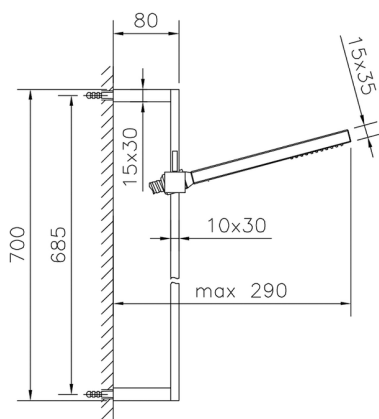

Slide rail shower set SHOWER_SS010770

MODEL **SS010770**

Slide rail shower set, 70 cm sliding rail bar with sliding bracket, 35x15 mm Brass minimalistic one spray handshower, 150 cm SUPREME smooth flexible hose

AVAILABLE FINISHINGS

- **21** 21 Chrome
- **2B** 2B Polished Nickel
- **2F** 2F Brushed Nickel
- **2Q** 2Q Black Titanium
- **40** 40 Matt Black
- **4Q** 4Q Matt White

CHARACTERISTICS

2026-04-06