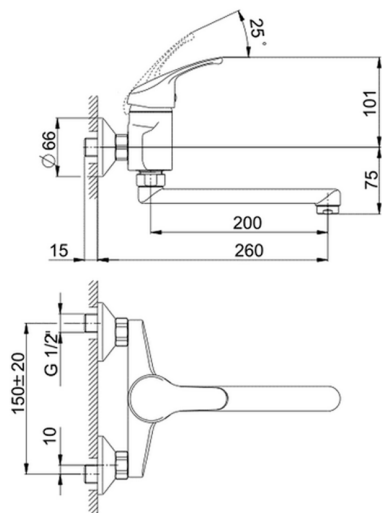

## Exposed single lever sink mixer KITCHEN\_BC000400

MODEL **BC000400**

Exposed single lever sink mixer, swivel spout

AVAILABLE FINISHINGS

CHARACTERISTICS

Cartridge Spare Parts **ZZ95274000**

**40 mm Cartridge**