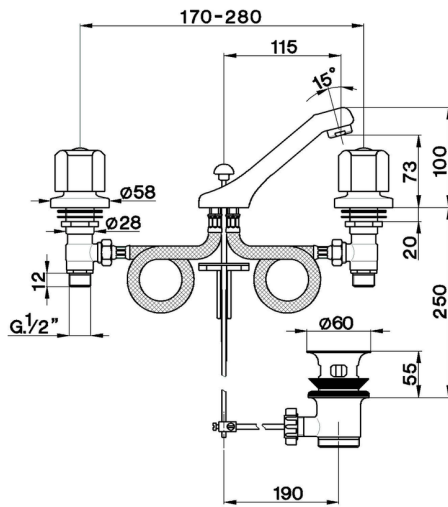

Washbasin 3-holes mixer EVA_EV001011

MODEL **EV001011**

Washbasin 3-holes mixer, with 1"1/4 automatic pop-up waste, without handles

AVAILABLE FINISHINGS

CHARACTERISTICS

2025-04-18