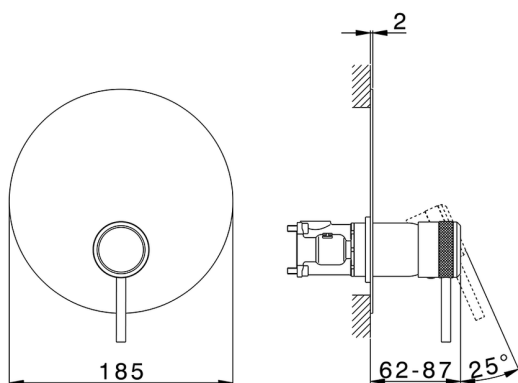

### CHARACTERISTICS

Cartridge Spare Parts **ZZ97179000**

**35 mm Cartridge**

Installation **Concealed**

Required concealed parts **ZB00B031**

**ZB00B030**