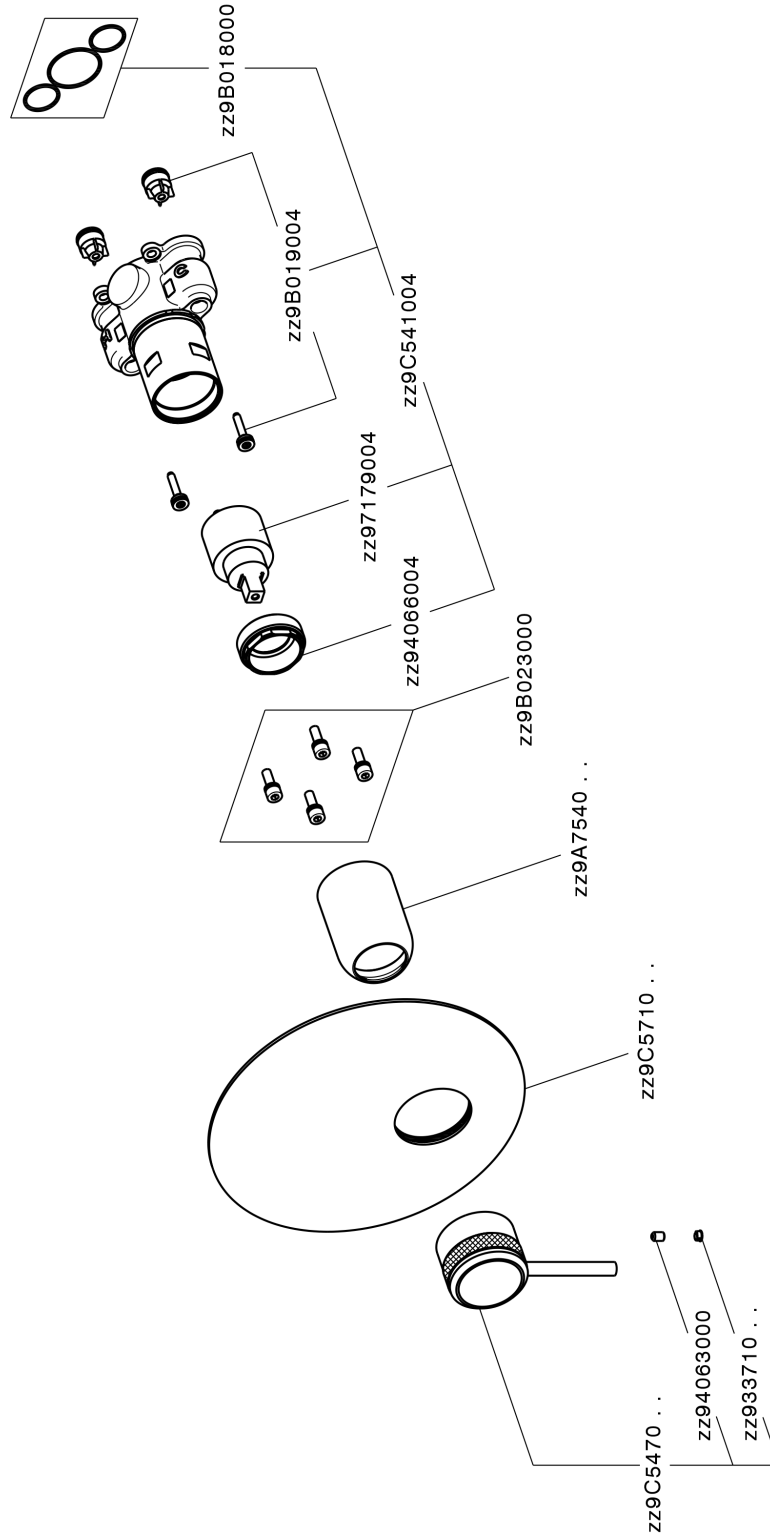

## Exposed part for Single Lever One Box Valve ONE BOX\_CR0BM010

MODEL **CR0BM010**

Exposed part for Single Lever One Box Valve, 1 Outlet, Minimum depth of installation: 67 mm, without concealed part, for items ZB00B030-ZB00B031

### CHARACTERISTICS

Cartridge Spare Parts **ZZ97179000**

**35 mm Cartridge**

Installation **Concealed**

Required concealed parts **ZB00B031**

**ZB00B030**

## Exposed part for Single Lever One Box Valve ONE BOX\_CR0BM010

CR0BM010

<https://en.huberitalia.com/exposed-part-for-single-lever-one-box-valve-one-box-cr0bm010>