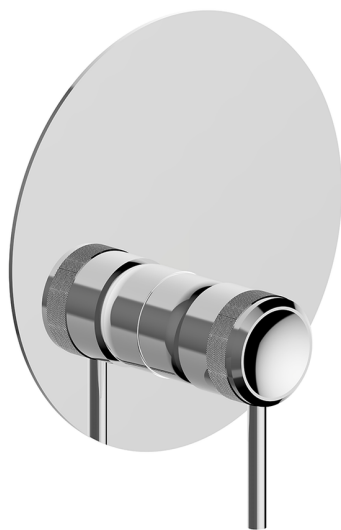

## Exposed part for Single Lever One Box Valve ONE BOX\_CR0BM010

MODEL **CR0BM010**

Exposed part for Single Lever One Box Valve, 1 Outlet, Minimum depth of installation: 67 mm, without concealed part, for items ZB00B030-ZB00B031

### CHARACTERISTICS

Cartridge Spare Parts **ZZ97179000**

**35 mm Cartridge**

Installation **Concealed**

Required concealed parts **ZB00B031**

**ZB00B030**

## Exposed part for Single Lever One Box Valve ONE BOX\_CR0BM010

CR0BM010

<https://en.huberitalia.com/exposed-part-for-single-lever-one-box-valve-one-box-cr0bm010>

## One Box Universal Concealed Part ONE BOX\_ZB00B031

MODEL **ZB00B031**

One Box Universal Concealed Part, for 1 or 2 or 3 outlet thermostatic or single lever, without trim kit, with noise reducers, with sealing gasket