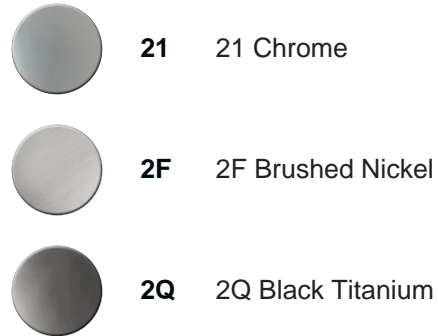

## Exposed part for Single Lever One Box Valve ONE BOX\_CR0BM010

MODEL **CR0BM010**

Exposed part for Single Lever One Box Valve, 1 Outlet, Minimum depth of installation: 67 mm, without concealed part, for items ZB00B030-ZB00B031

### AVAILABLE FINISHINGS