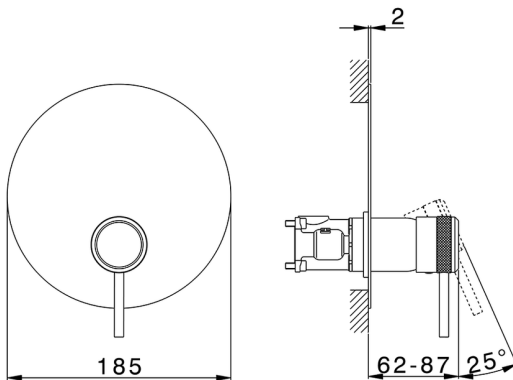

### CHARACTERISTICS

Cartridge Spare Parts **ZZ97179000**

**35 mm Cartridge**

Installation **Concealed**

Required concealed parts **ZB00B031**

**ZB00B030**