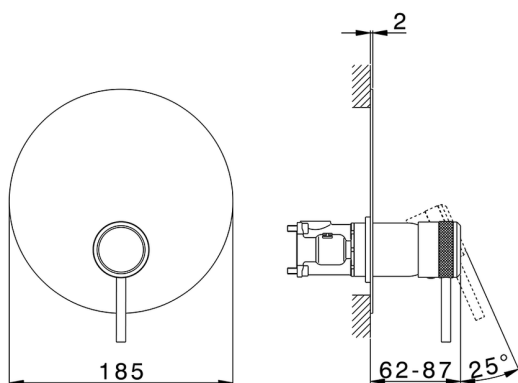

Exposed part for Single Lever One Box Valve ONE BOX_CR0BM010

MODEL **CR0BM010**

Exposed part for Single Lever One Box Valve, 1 Outlet, Minimum depth of installation: 67 mm, without concealed part, for items ZB00B030-ZB00B031

AVAILABLE FINISHINGS

-  **21** 21 Chrome
-  **2F** 2F Brushed Nickel
-  **2Q** 2Q Black Titanium

CHARACTERISTICS

Cartridge Spare Parts **ZZ97179000**

35 mm Cartridge

Installation **Concealed**

Required concealed parts **ZB00B031**

ZB00B030

Exposed part for Single Lever One Box Valve ONE BOX_CR0BM010

CR0BM010

<https://en.huberitalia.com/exposed-part-for-single-lever-one-box-valve-one-box-cr0bm010>

One Box Universal Concealed Part ONE BOX_ZB00B031