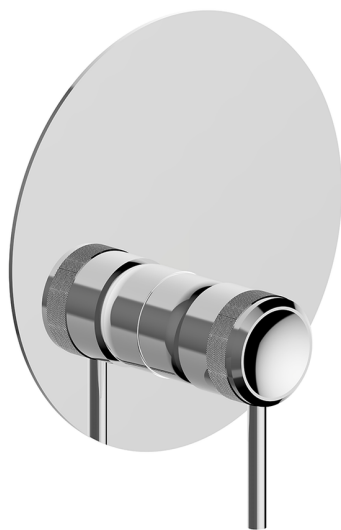

Exposed part for Single Lever One Box Valve ONE BOX_CR0BM010

MODEL **CR0BM010**

Exposed part for Single Lever One Box Valve, 1 Outlet, Minimum depth of installation: 67 mm, without concealed part, for items ZB00B030-ZB00B031

AVAILABLE FINISHINGS

-  **21** 21 Chrome
-  **2F** 2F Brushed Nickel
-  **2Q** 2Q Black Titanium

CHARACTERISTICS

Cartridge Spare Parts **ZZ97179000**

35 mm Cartridge

Installation **Concealed**

Required concealed parts **ZB00B031**

ZB00B030

Exposed part for Single Lever One Box Valve ONE BOX_CR0BM010

CR0BM010

<https://en.huberitalia.com/exposed-part-for-single-lever-one-box-valve-one-box-cr0bm010>

One Box Universal Concealed Part ONE BOX_ZB00B031

MODEL **ZB00B031**

One Box Universal Concealed Part, for 1 or 2 or 3 outlet thermostatic or single lever, without trim kit, with noise reducers, with sealing gasket

AVAILABLE FINISHINGS

CHARACTERISTICS

Concealed	1
Installation	Concealed