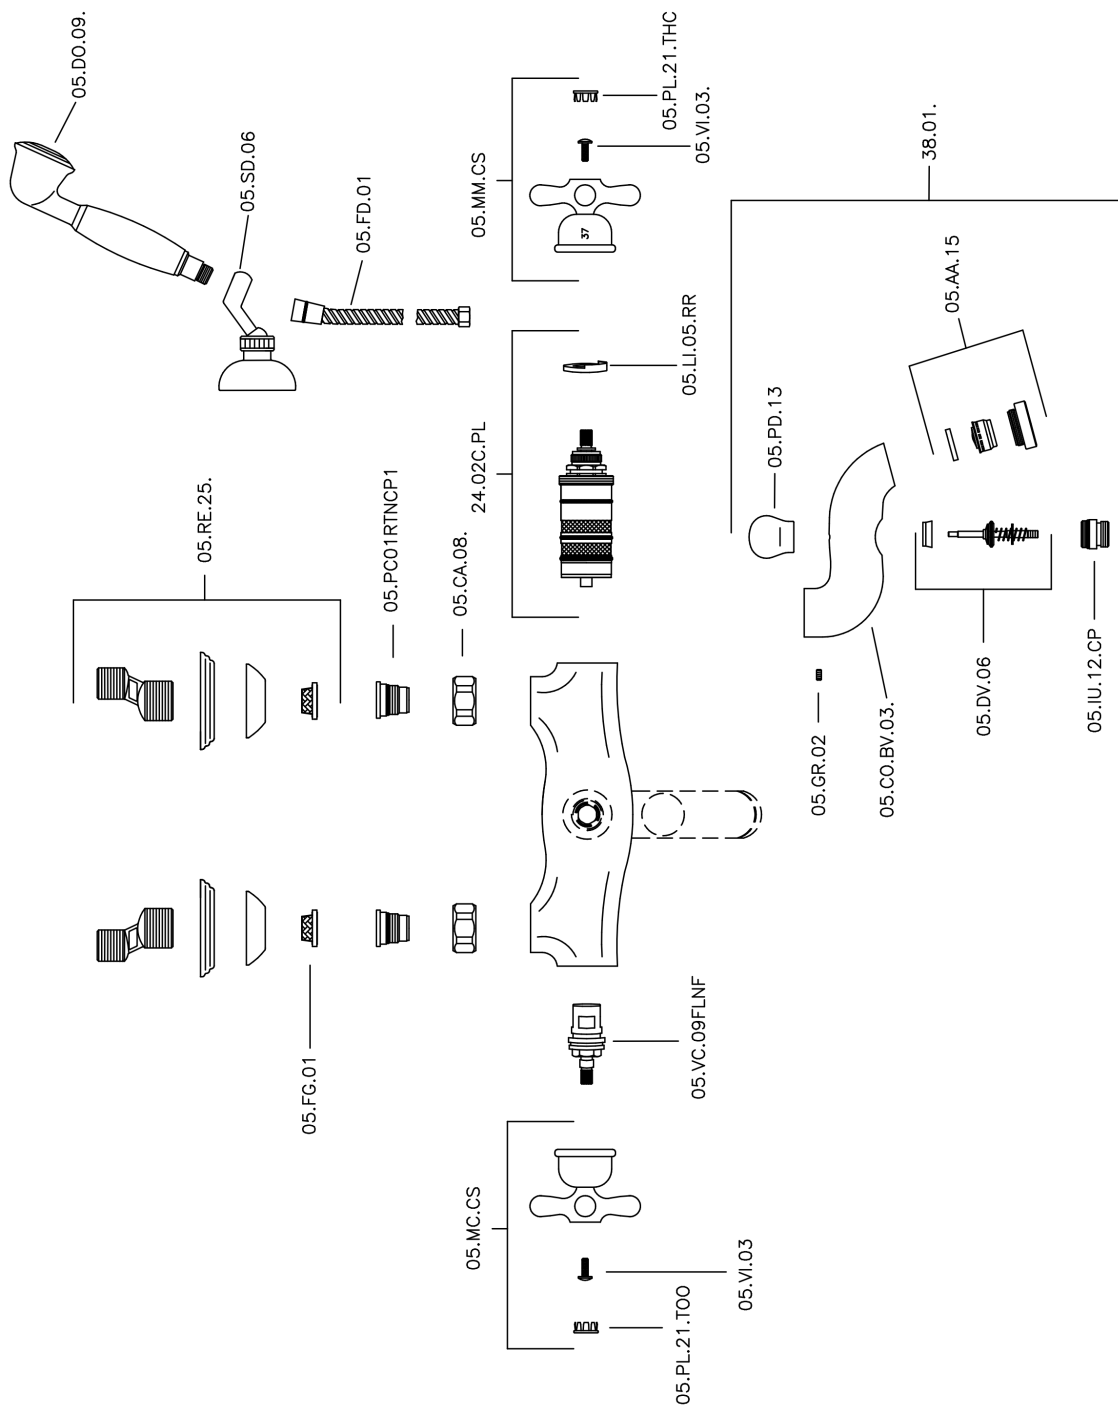

Thermostatic bath mixer, with shower set CROISSETTE_CSD27010

MODEL **CSD27010**

Thermostatic bath mixer, with shower set, wall mounted adjustable handshower bracket, classic D.53 mm Brass one spray handshower, Brass 150 cm. flexible hose

AVAILABLE FINISHINGS

-  **21** 21 Chrome
-  **27** 27 Old Bronze
-  **2G** 2G Antique Gold
-  **2W** 2W Brushed Gold

CHARACTERISTICS

Cartridge Spare Parts **24.04A.PP**

8x20 Plus P Thermostatic Valve

Thermostatic

The Huber thermostatic is your personal water manager, helping you to handle, control and save water and energy.

Thermostatic bath mixer, with shower set CROISSETTE_CSD27010

CSD27010

<https://en.huberitalia.com/thermostatic-bath-mixer-with-shower-set-croisette-csd27010>