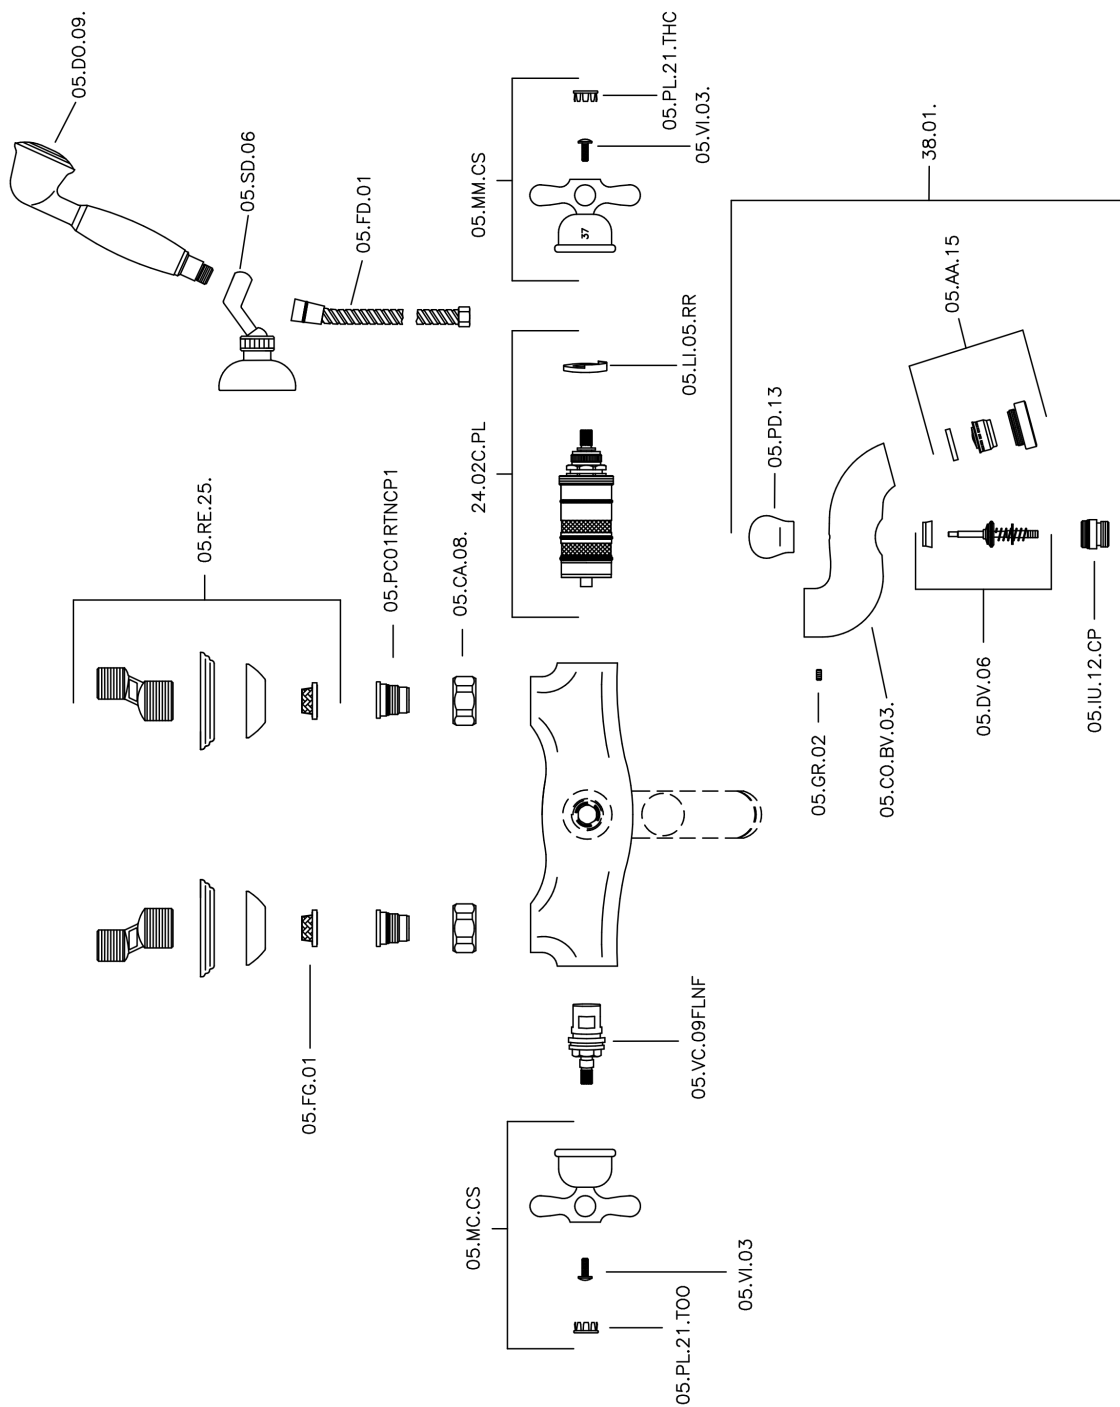

Thermostatic bath mixer, with shower set CROISSETTE_CSD27010

MODEL **CSD27010**

Thermostatic bath mixer, with shower set, wall mounted adjustable handshower bracket, classic D.53 mm Brass one spray handshower, Brass 150 cm. flexible hose

AVAILABLE FINISHINGS

-  **21** 21 Chrome
-  **27** 27 Old Bronze
-  **2G** 2G Antique Gold
-  **2W** 2W Brushed Gold

CHARACTERISTICS

Cartridge Spare Parts **24.04A.PP**

8x20 Plus P Thermostatic Valve

Thermostatic

The Huber thermostatic is your personal water manager, helping you to handle, control and save water and energy.

Thermostatic bath mixer, with shower set CROISSETTE_CSD27010

CSD27010

<https://en.huberitalia.com/thermostatic-bath-mixer-with-shower-set-croisette-csd27010>