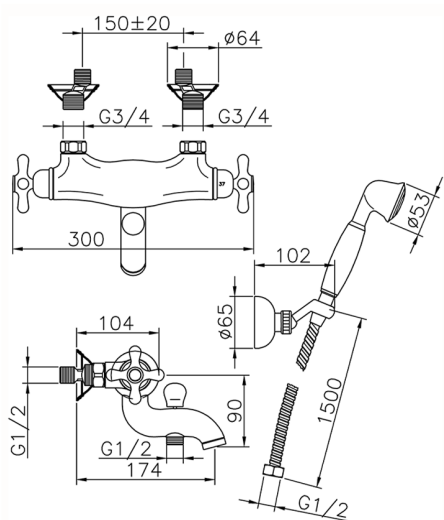

CHARACTERISTICS

Cartridge Spare Parts **24.04A.PP**

8x20 Plus P Thermostatic Valve

Thermostatic

The Huber thermostatic is your personal water manager, helping you to handle, control and save water and energy.