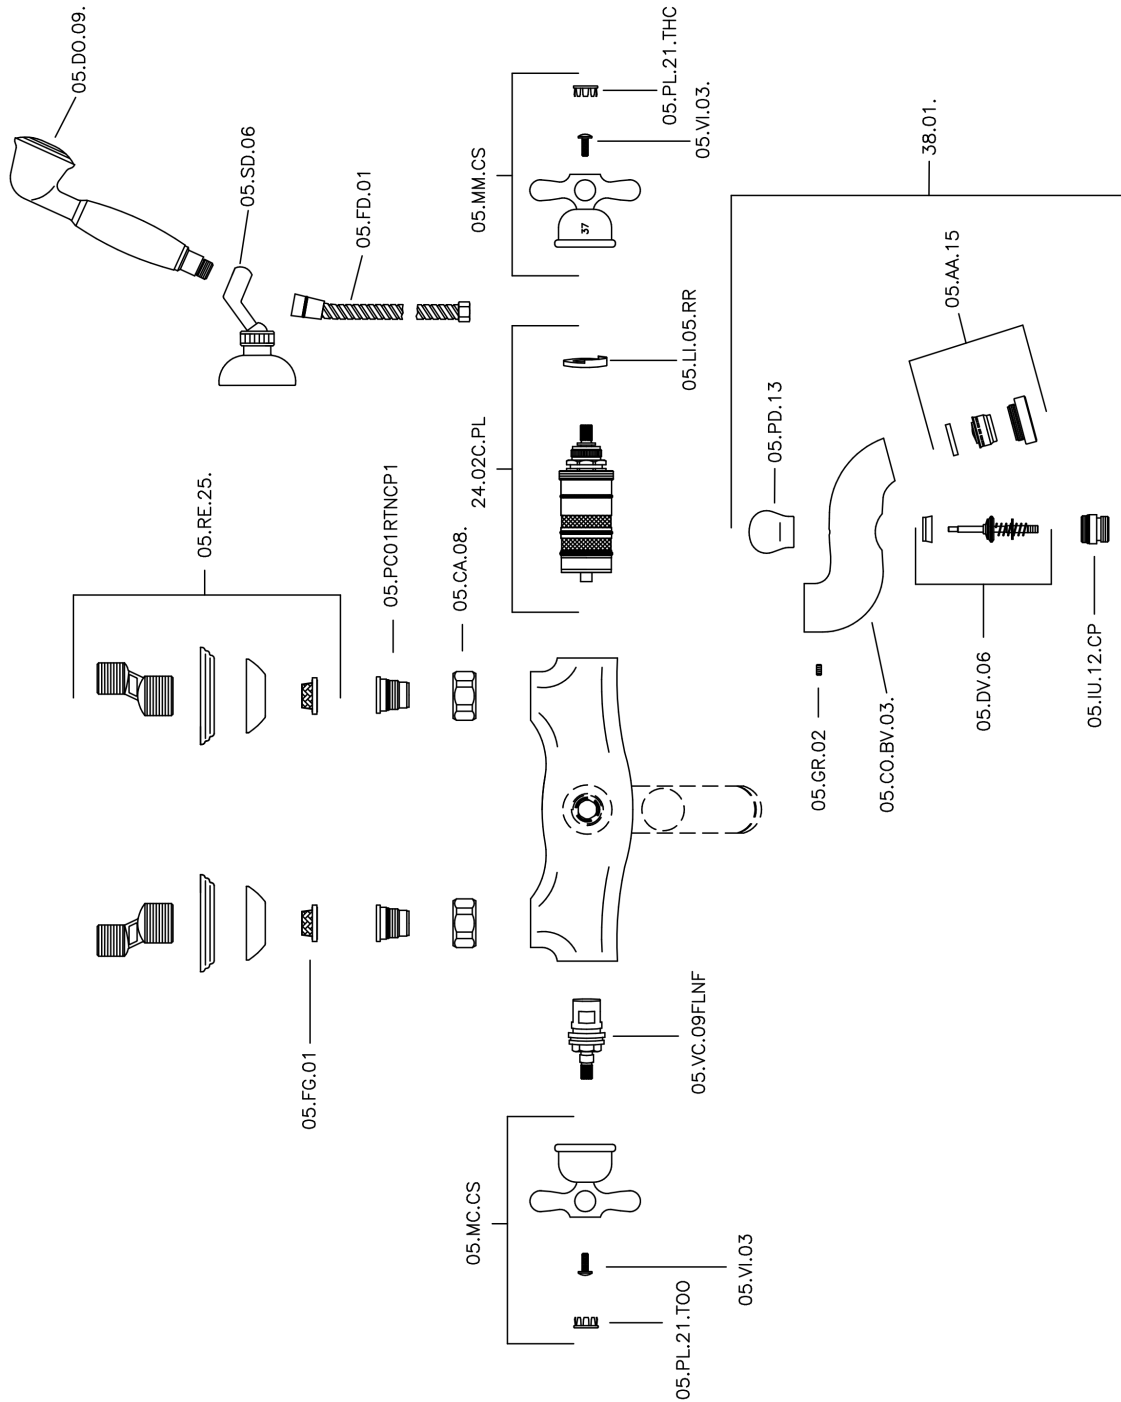

## Thermostatic bath mixer, with shower set CROISSETTE\_CSD27010

MODEL **CSD27010**

Thermostatic bath mixer, with shower set, wall mounted adjustable handshower bracket, classic D.53 mm Brass one spray handshower, Brass 150 cm. flexible hose

### CHARACTERISTICS

Cartridge Spare Parts **24.04A.PP**

**8x20 Plus P Thermostatic Valve**

### Thermostatic

The Huber thermostatic is your personal water manager, helping you to handle, control and save water and energy.

## Thermostatic bath mixer, with shower set CROISSETTE\_CSD27010

CSD27010

<https://en.huberitalia.com/thermostatic-bath-mixer-with-shower-set-croisette-csd27010>

2026-04-09