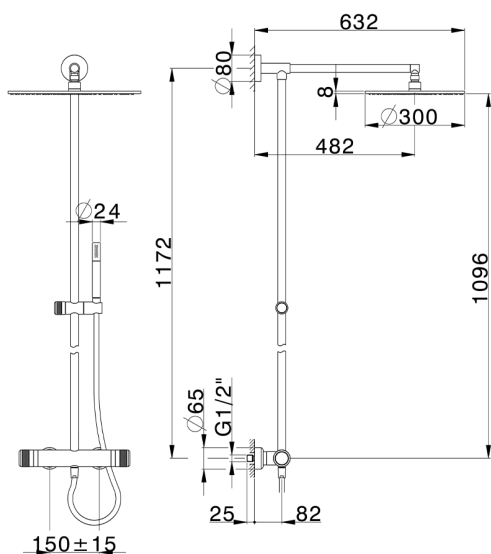

## 2-function Thermostatic shower set CHRONOS\_CRC78040

MODEL **CRC78040**

2-function Thermostatic shower set, 2-outlet devia stop, not adjustable column, sliding handshower holder, Brass D.24mm minimalistic one spray handshower, D.300 mm 8 mm Brass thick round showerhead, 150 cm SUPREME smooth flexible hose

### CHARACTERISTICS

Cartridge Spare Parts **22.04A.AR - ZZ97279004**

**Argo 2 (long filter) Thermostatic Valve**

#### DeviaStop

The Huber Devia Stop technology allows to adjust the water flow and to direct it to the selected output point (overhead soaker, hand shower, etc).