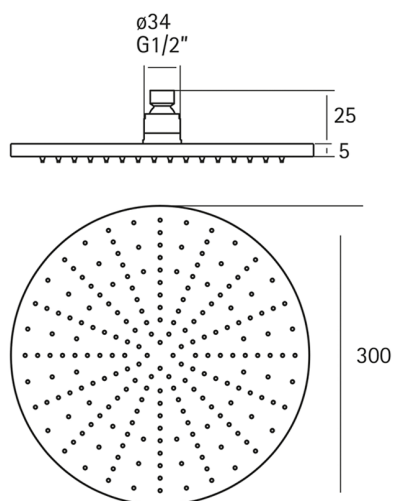

Lynox showerhead LYNOX_SS016420

MODEL **SS016420**

Showerhead, 300 mm Round 5 mm thick, stainless steel made, INOX AISI 316L

AVAILABLE FINISHINGS

D1 D1 Brushed Inox

CHARACTERISTICS

2024-12-18