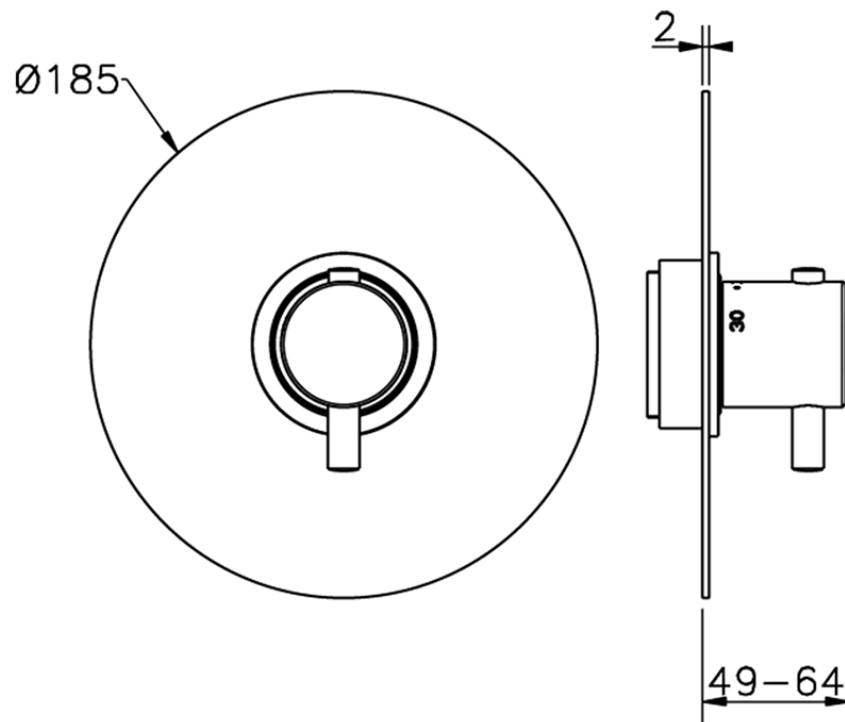

## Exposed part for concealed thermo shower valve NUOVA KIRUNA\_KT007200

K2007200

<https://en.huberitalia.com/exposed-part-for-concealed-thermo-shower-valve-nuova-kiruna-kt007200>

Piastra/Plate/Plaque/Platte/Placa

2-3mm: XX 25-40 YY 76-91

10mm: XX 16-31 YY 65-80

ZB007221

<https://en.huberitalia.com/3-4-concealed-thermostatic-shower-valve-concealed-zb007221>

2026-05-25