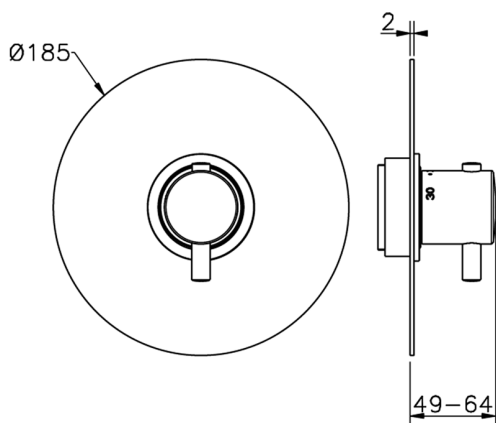

Exposed part for concealed thermo shower valve NUOVA KIRUNA_K2007200

MODEL **K2007200**

Exposed part for concealed thermo valve, without stop valve, without concealed part, for items ZB007221

AVAILABLE FINISHINGS

-  **21** 21 Chrome
-  **26** 26 Old Copper
-  **2F** 2F Brushed Nickel
-  **2W** 2W Brushed Gold
-  **40** 40 Matt Black
-  **4Q** 4Q Matt White

CHARACTERISTICS

Installation **Concealed**
 Required concealed parts **ZB007221**

3/4" Concealed thermostatic valve, without
Stopvalve, without trim kit

AVAILABLE FINISHINGS

CHARACTERISTICS

Installation	Concealed
Cartridge Spare Parts	23.51A.HF
HF Thermostatic Valve	
Concealed	1

Piastra/Plate/Plaque/Platte/Placa
2-3mm: XX 25-40 YY 76-91
10mm: XX 16-31 YY 65-80