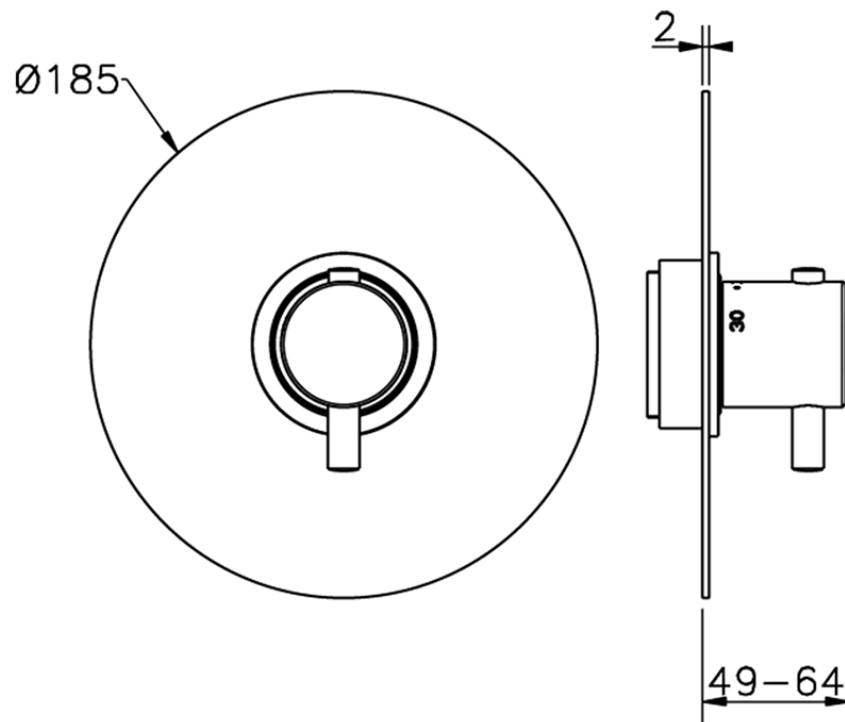

Exposed part for concealed thermo shower valve NUOVA KIRUNA_KT007200

K2007200

<https://en.huberitalia.com/exposed-part-for-concealed-thermo-shower-valve-nuova-kiruna-kt007200>

Piastra/Plate/Plaque/Platte/Placa

2-3mm: XX 25-40 YY 76-91

10mm: XX 16-31 YY 65-80

ZB007221

<https://en.huberitalia.com/3-4-concealed-thermostatic-shower-valve-concealed-zb007221>

2026-04-29