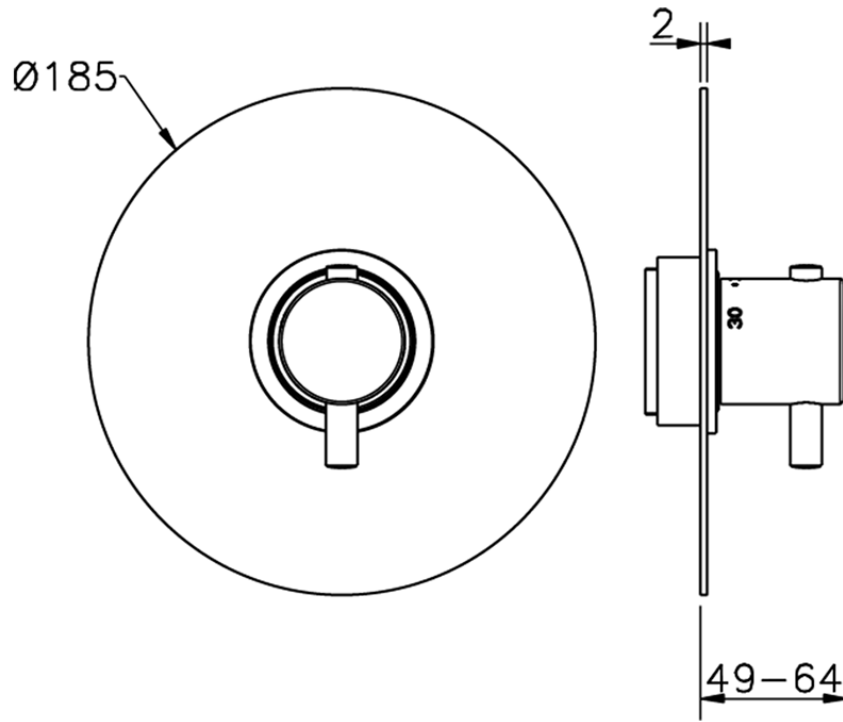

## Exposed part for concealed thermo shower valve NUOVA KIRUNA\_K2007200

K2007200

<https://en.huberitalia.com/exposed-part-for-concealed-thermo-shower-valve-nuova-kiruna-k2007200>

Piastra/Plate/Plaque/Platte/Placa

2-3mm: XX 25-40 YY 76-91

10mm: XX 16-31 YY 65-80

ZB007221

<https://en.huberitalia.com/3-4-concealed-thermostatic-shower-valve-concealed-zb007221>

2026-06-10