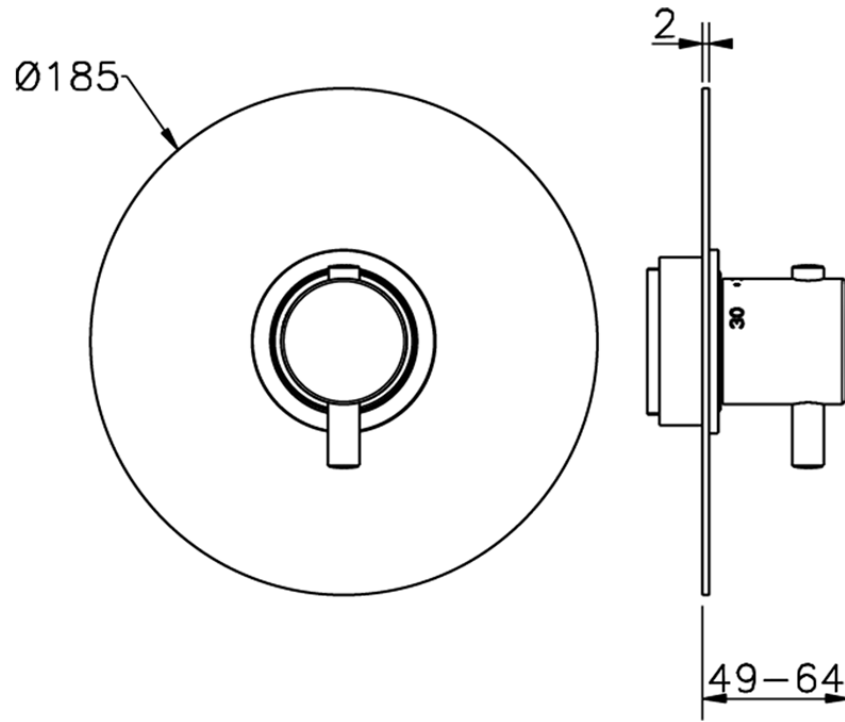

Exposed part for concealed thermo shower valve NUOVA KIRUNA_KT007200

K2007200

<https://en.huberitalia.com/exposed-part-for-concealed-thermo-shower-valve-nuova-kiruna-kt007200>

Piastra/Plate/Plaque/Platte/Placa

2-3mm: XX 25-40 YY 76-91

10mm: XX 16-31 YY 65-80

ZB007221

<https://en.huberitalia.com/3-4-concealed-thermostatic-shower-valve-concealed-zb007221>

2026-05-25