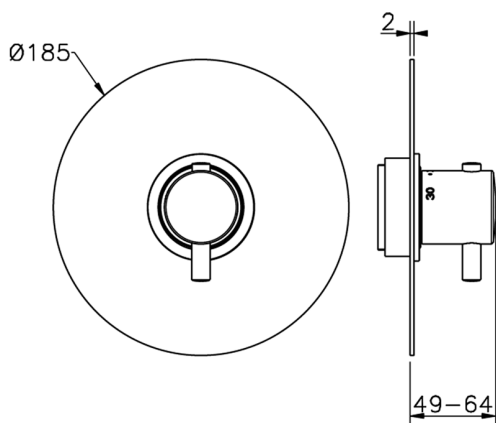

Exposed part for concealed thermo shower valve NUOVA KIRUNA_K2007200

MODEL **K2007200**

Exposed part for concealed thermo valve, without stop valve, without concealed part, for items ZB007221

AVAILABLE FINISHINGS

- **21** 21 Chrome
- **26** 26 Old Copper
- **2F** 2F Brushed Nickel
- **2W** 2W Brushed Gold
- **40** 40 Matt Black
- **4Q** 4Q Matt White

CHARACTERISTICS

Installation **Concealed**
Required concealed parts **ZB007221**

Thermostatic

The Huber thermostatic is your personal water manager, helping you to handle, control and save water and energy.