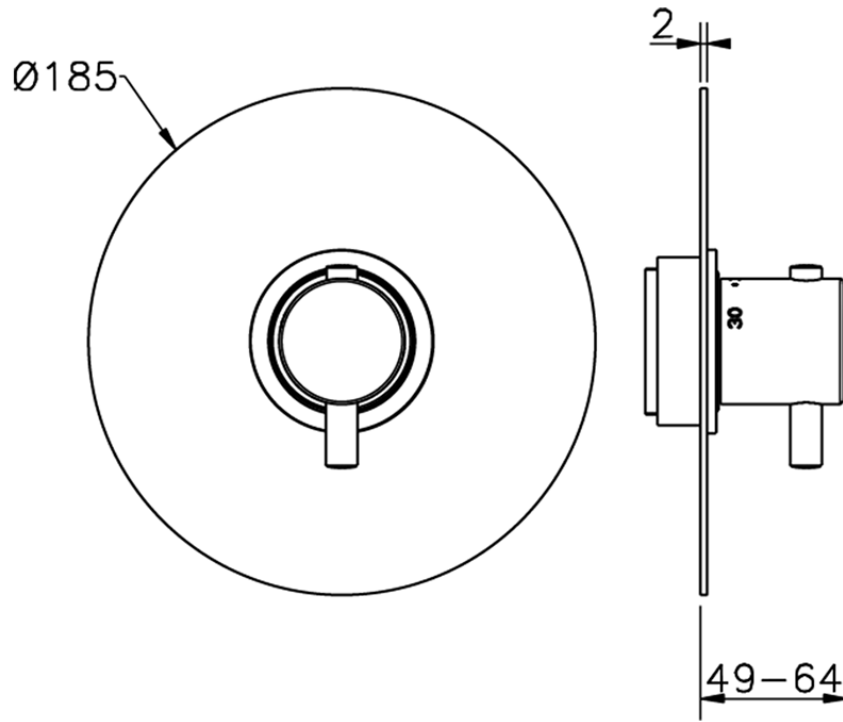

Exposed part for concealed thermo shower valve NUOVA KIRUNA_K2007200

K2007200

<https://en.huberitalia.com/exposed-part-for-concealed-thermo-shower-valve-nuova-kiruna-k2007200>

Piastra/Plate/Plaque/Platte/Placa

2-3mm: XX 25-40 YY 76-91

10mm: XX 16-31 YY 65-80

ZB007221

<https://en.huberitalia.com/3-4-concealed-thermostatic-shower-valve-concealed-zb007221>

2026-06-25