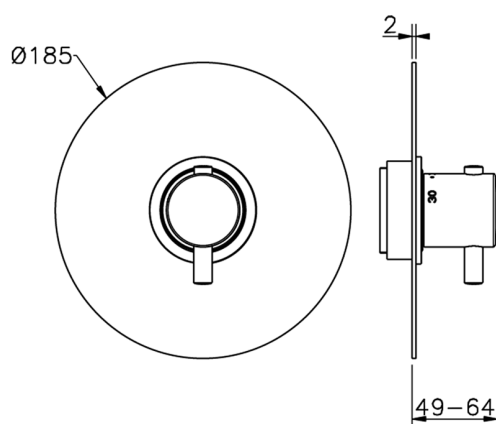

Exposed part for concealed thermo shower valve NUOVA KIRUNA_K2007200

MODEL **K2007200**

Exposed part for concealed thermo valve, without stop valve, without concealed part, for items ZB007221

AVAILABLE FINISHINGS

-  **21** 21 Chrome
-  **26** 26 Old Copper
-  **2F** 2F Brushed Nickel
-  **2W** 2W Brushed Gold
-  **40** 40 Matt Black
-  **4Q** 4Q Matt White

CHARACTERISTICS

Installation **Concealed**
 Required concealed parts **ZB007221**

Piastra/Plate/Plaque/Platte/Placa
2-3mm: XX 25-40 YY 76-91
10mm: XX 16-31 YY 65-80

Thermostatic

The Huber thermostatic is your personal water manager, helping you to handle, control and save water and energy.