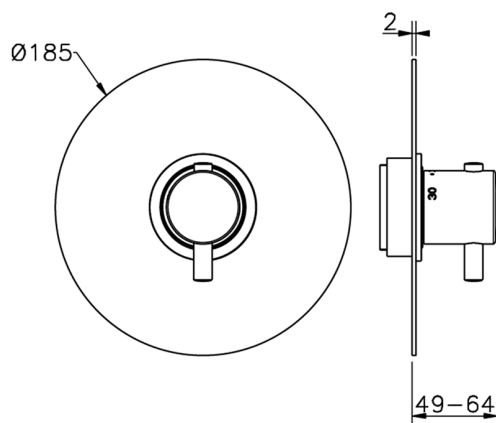

Exposed part for concealed thermo shower valve NUOVA KIRUNA_KT007200

MODEL **K2007200**

Exposed part for concealed thermo valve, without stop valve, without concealed part, for items ZB007221

AVAILABLE FINISHINGS

-  **21** 21 Chrome
-  **26** 26 Old Copper
-  **2F** 2F Brushed Nickel
-  **2W** 2W Brushed Gold
-  **40** 40 Matt Black
-  **4Q** 4Q Matt White

CHARACTERISTICS

Installation **Concealed**
 Required concealed parts **ZB007221**

3/4" Concealed thermostatic valve, without Stopvalve, without trim kit

AVAILABLE FINISHINGS

CHARACTERISTICS

Installation	Concealed
Cartridge Spare Parts	23.51A.HF
HF Thermostatic Valve	
Concealed	1

Piastra/Plate/Plaque/Platte/Placa
 2-3mm: XX 25-40 YY 76-91
 10mm: XX 16-31 YY 65-80