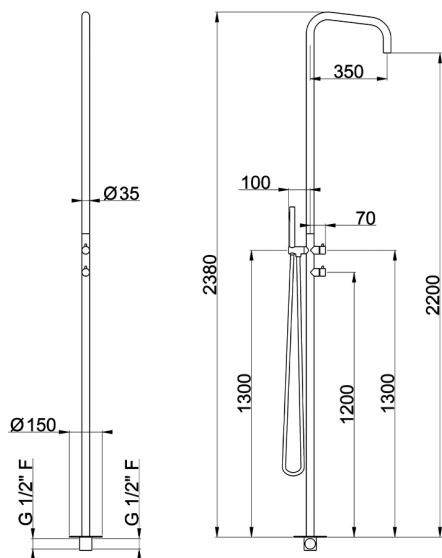

Free Standing Progressive Shower Column COLUMNS_LX005100

MODEL **LX005100**

Free Standing Progressive Shower Column, 2-outlet diverter, for Indoor/Outdoor use, with rain spray aerator, D.23 mm INOX minimalistic one spray handshower, INOX AISI 316L

AVAILABLE FINISHINGS

D1 D1 Brushed Inox

CHARACTERISTICS

Cartridge Spare Parts **ZZ9E521000**

25 mm Progressive single-lever cartridge

2024-11-15