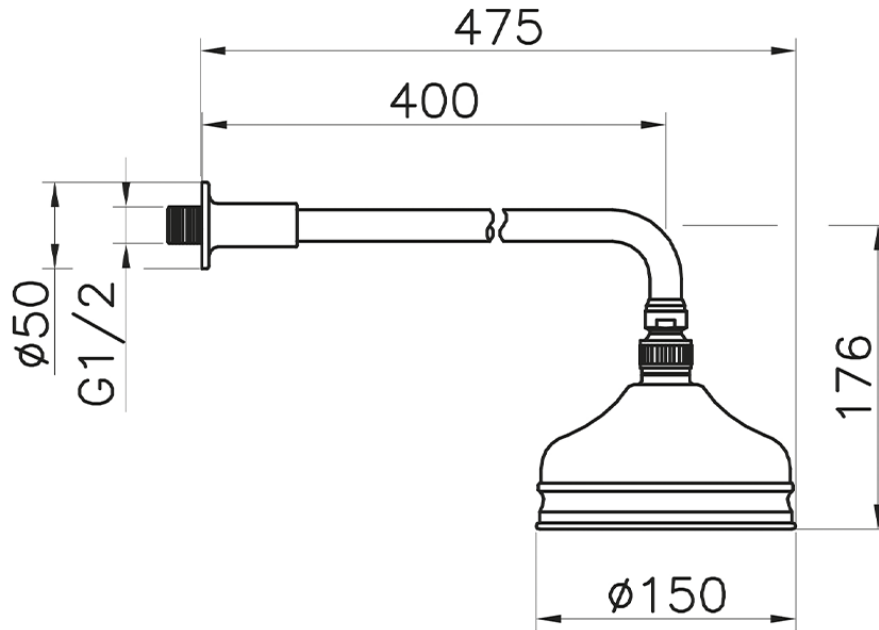

Shower arm with VT-CS showerhead SHOWER_611.01H.

611.01H.

<https://en.huberitalia.com/shower-arm-with-vt-cs-showerhead-shower-611-01h>

2026-06-08