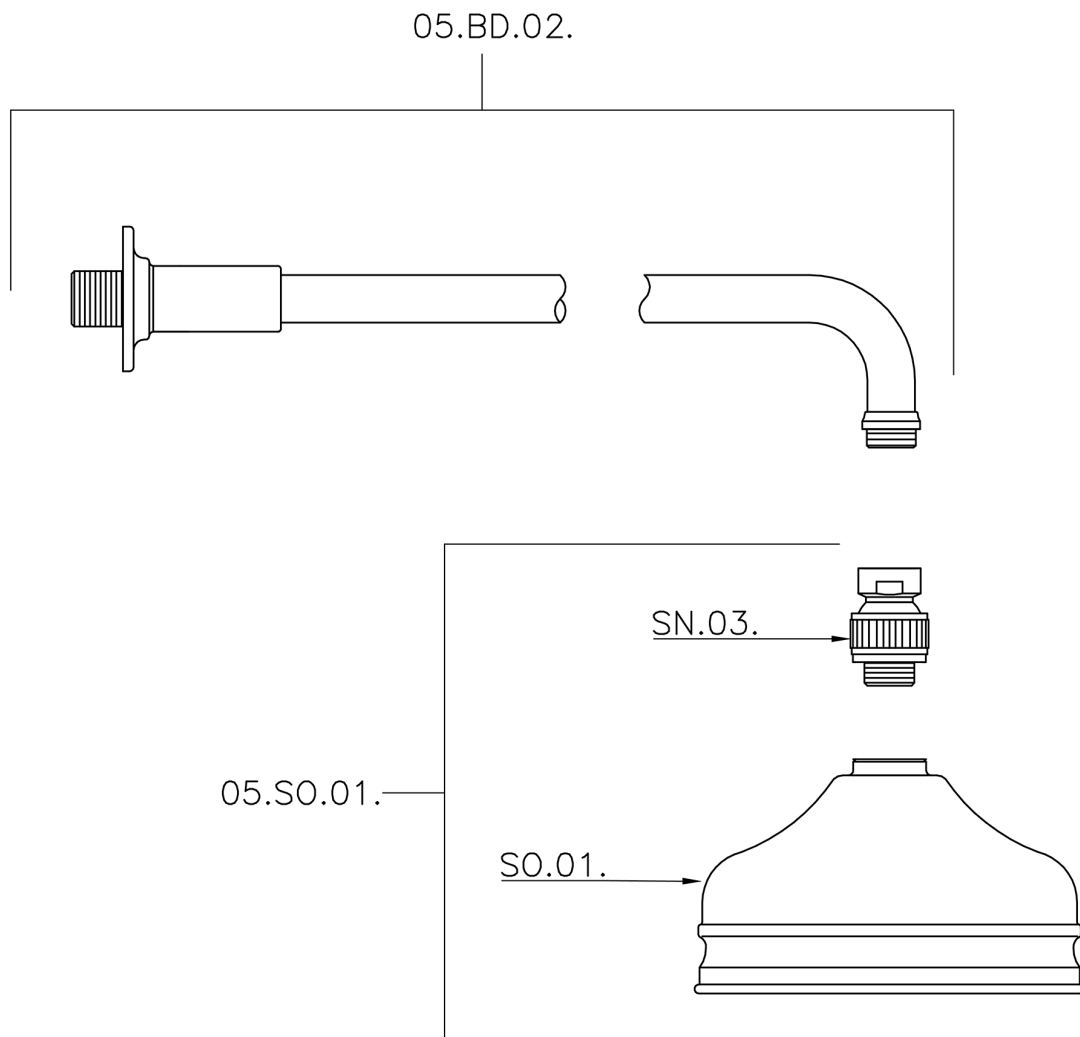

## Shower arm with VT-CS showerhead SHOWER\_611.01H.

611.01H.

<https://en.huberitalia.com/shower-arm-with-vt-cs-showerhead-shower-611-01h>

2026-06-08