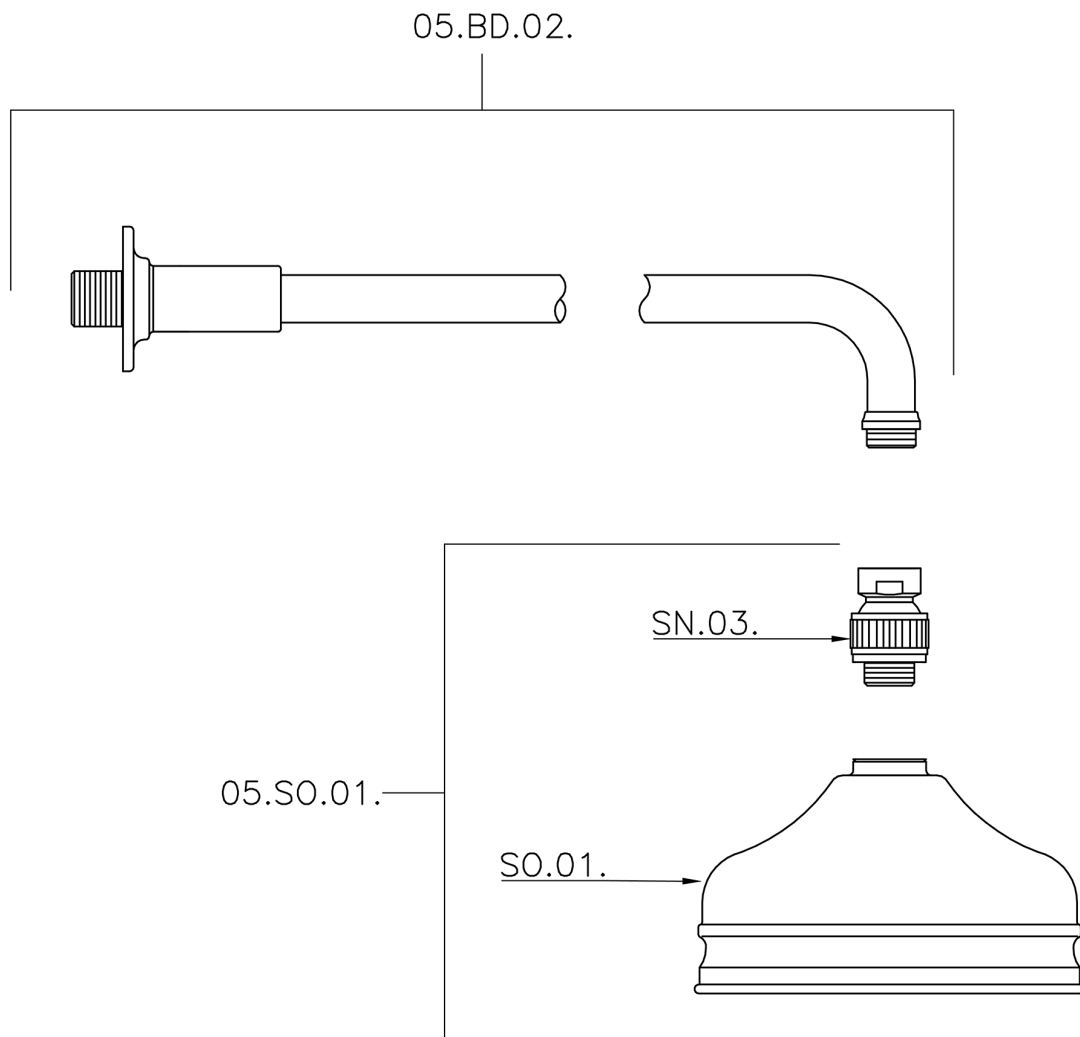

Shower arm with VT-CS showerhead SHOWER_611.01H.

611.01H.

<https://en.huberitalia.com/shower-arm-with-vt-cs-showerhead-shower-611-01h>

2026-06-29