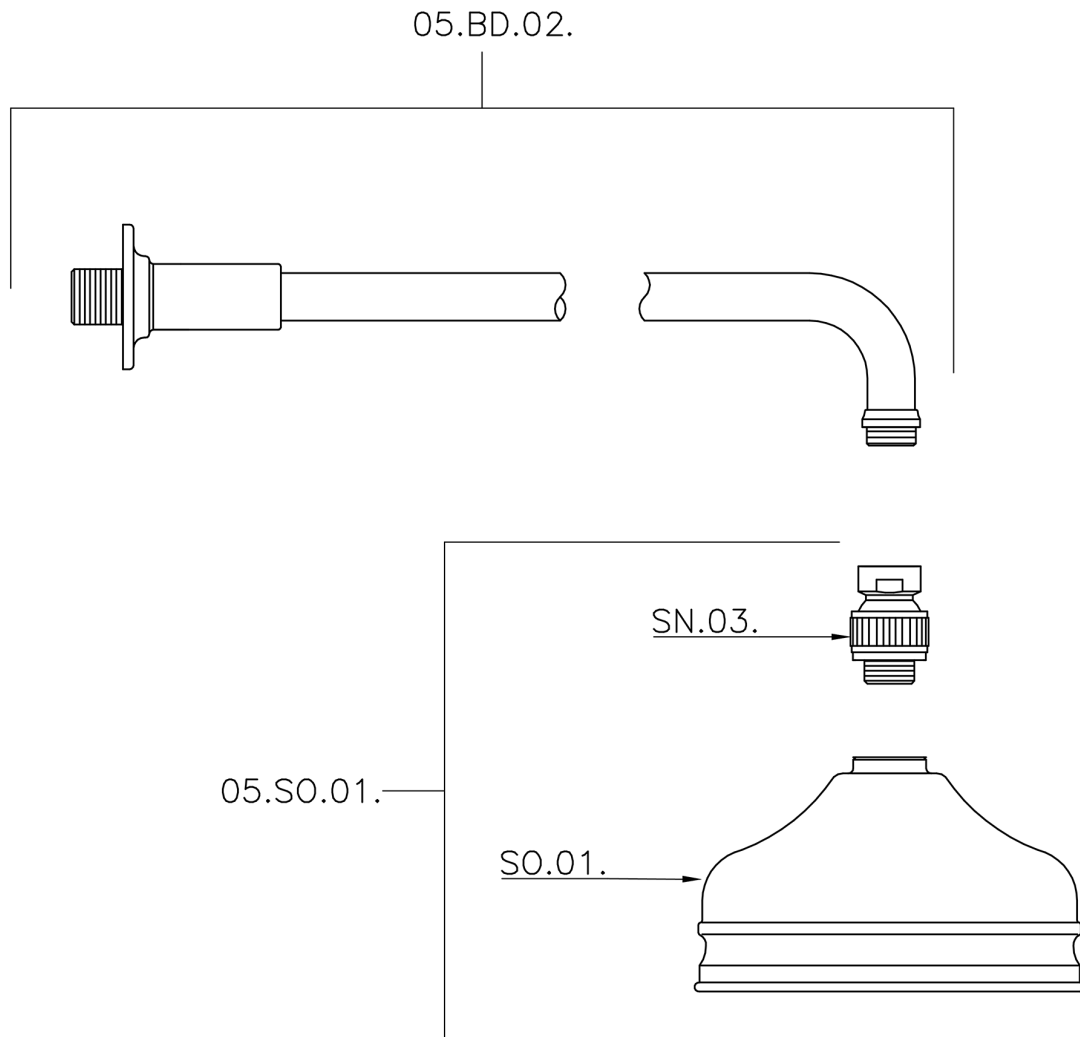

## Shower arm with VT-CS showerhead SHOWER\_611.01H.

611.01H.

<https://en.huberitalia.com/shower-arm-with-vt-cs-showerhead-shower-611-01h>

2026-05-19