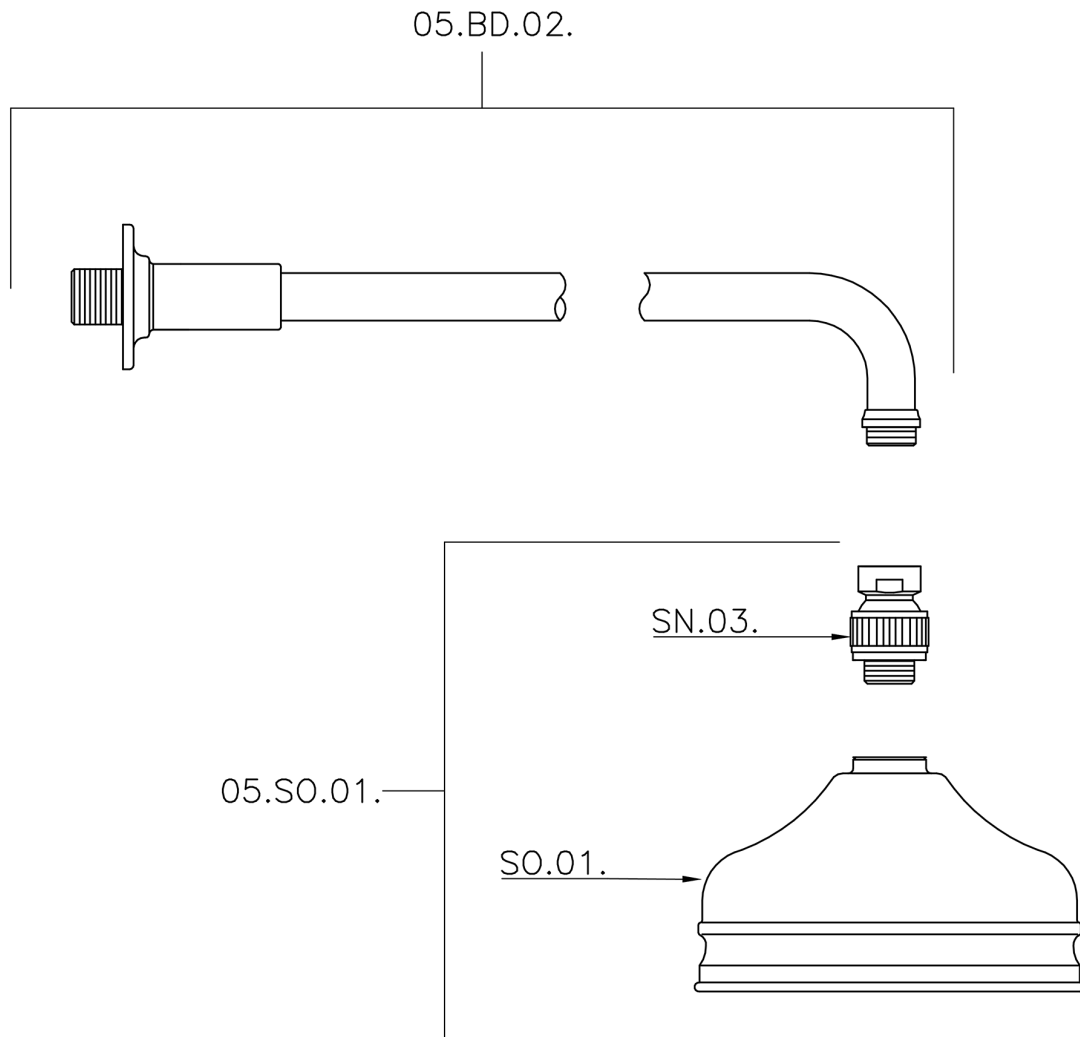

Shower arm with VT-CS showerhead SHOWER_611.01H.

611.01H.

<https://en.huberitalia.com/shower-arm-with-vt-cs-showerhead-shower-611-01h>

2026-04-28