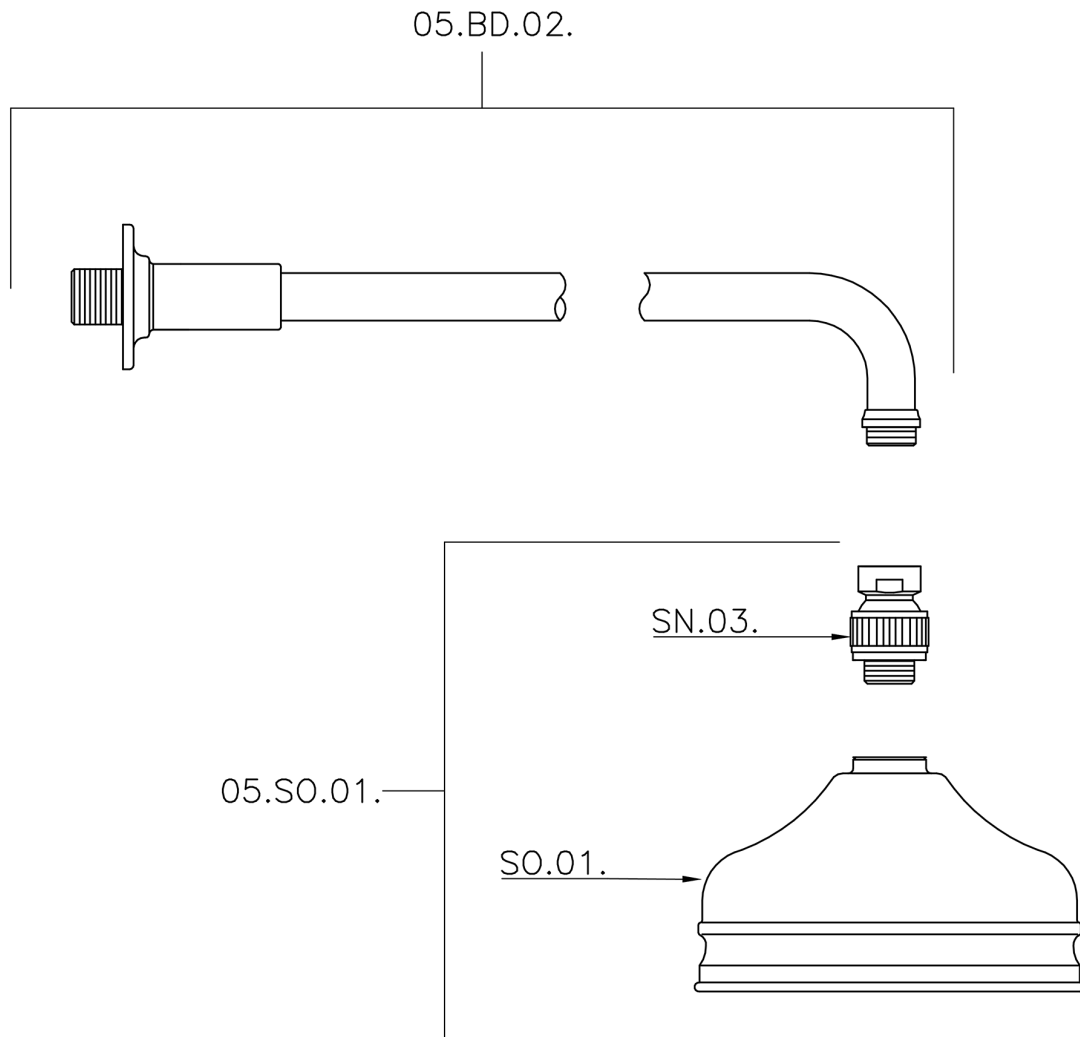

Shower arm with VT-CS showerhead SHOWER_611.01H.

611.01H.

<https://en.huberitalia.com/shower-arm-with-vt-cs-showerhead-shower-611-01h>

2026-06-29