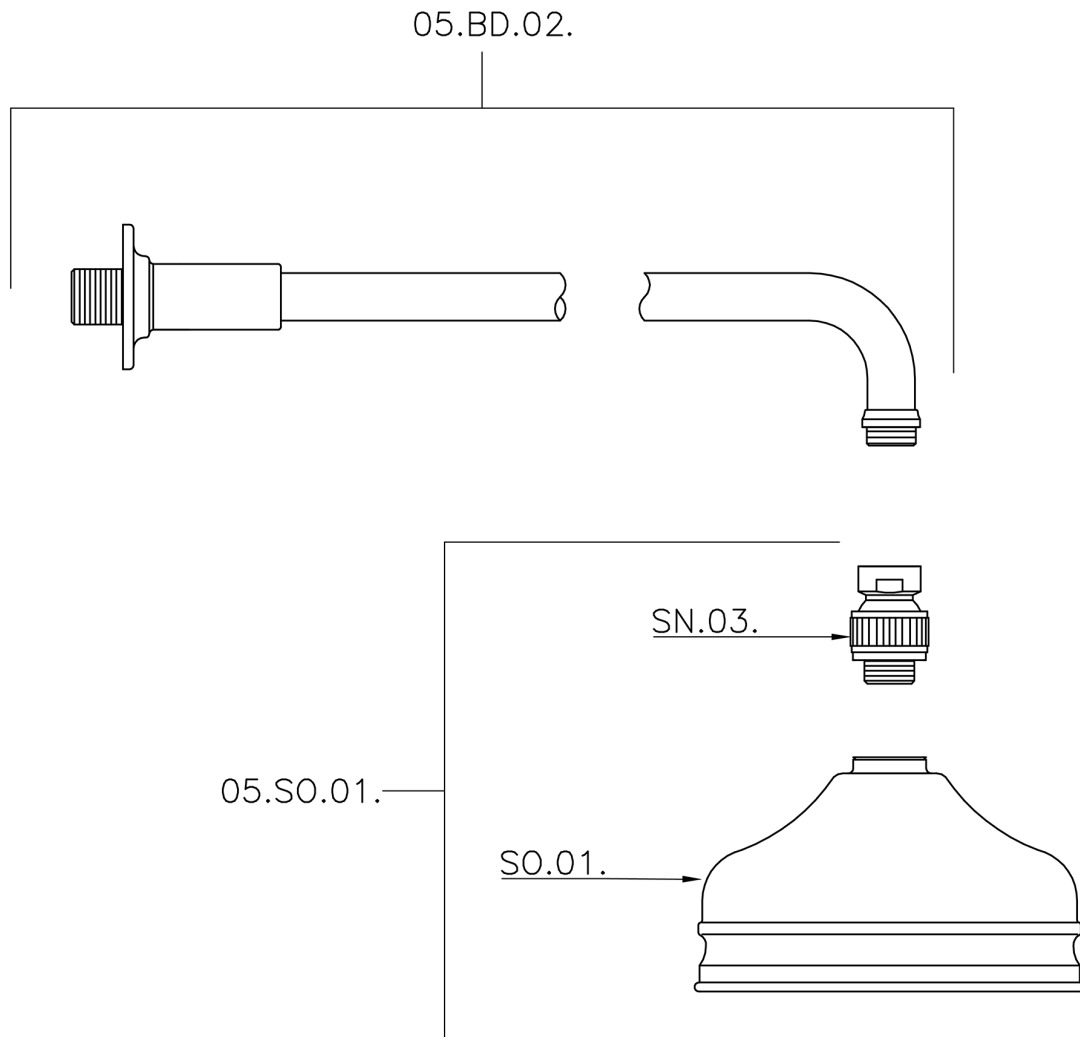

Shower arm with VT-CS showerhead SHOWER_611.01H.

MODEL **611.01H.**

Shower arm with VT-CS showerhead, 150 mm Brass
Round Head Shower, 400 mm Shower Arm

AVAILABLE FINISHINGS

-  **AC** AC Satin Brushed Nickel
-  **AG** AG Antique Gold
-  **BA** BA Old Bronze
-  **CR** CR Chrome
-  **2W** 2W Brushed Gold

CHARACTERISTICS

Shower arm with VT-CS showerhead SHOWER_611.01H.

611.01H.

<https://en.huberitalia.com/shower-arm-with-vt-cs-showerhead-shower-611-01h>

2026-04-11