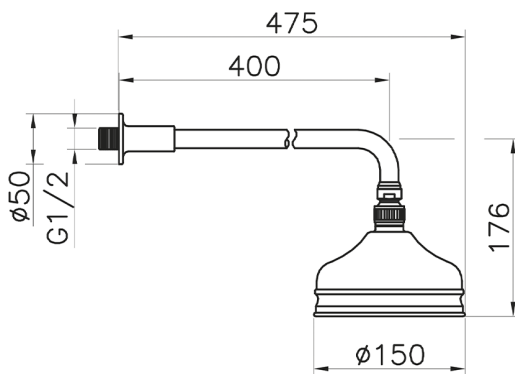

Shower arm with VT-CS showerhead SHOWER_611.01H.

MODEL **611.01H.**

Shower arm with VT-CS showerhead, 150 mm Brass
Round Head Shower, 400 mm Shower Arm

AVAILABLE FINISHINGS

-  **AC** AC Satin Brushed Nickel
-  **AG** AG Antique Gold
-  **BA** BA Old Bronze
-  **CR** CR Chrome
-  **2W** 2W Brushed Gold

CHARACTERISTICS

Shower arm with VT-CS showerhead SHOWER_611.01H.

611.01H.

<https://en.huberitalia.com/shower-arm-with-vt-cs-showerhead-shower-611-01h>

2026-04-11