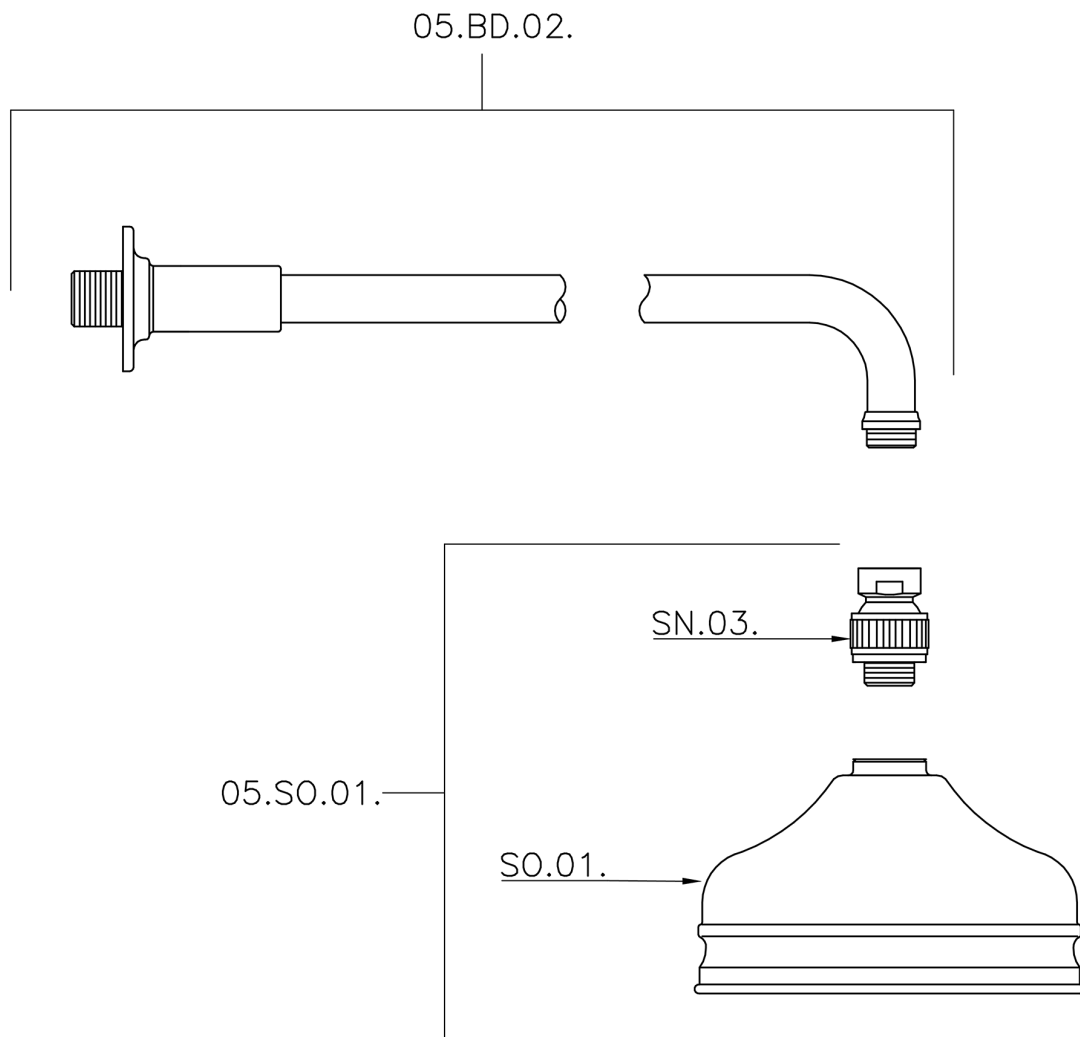

Shower arm with VT-CS showerhead SHOWER_611.01H.

MODEL **611.01H.**

Shower arm with VT-CS showerhead, 150 mm Brass
Round Head Shower, 400 mm Shower Arm

AVAILABLE FINISHINGS

-  **AC** AC Satin Brushed Nickel
-  **AG** AG Antique Gold
-  **BA** BA Old Bronze
-  **CR** CR Chrome
-  **2W** 2W Brushed Gold

CHARACTERISTICS

Shower arm with VT-CS showerhead SHOWER_611.01H.

611.01H.

<https://en.huberitalia.com/shower-arm-with-vt-cs-showerhead-shower-611-01h>

2026-06-09