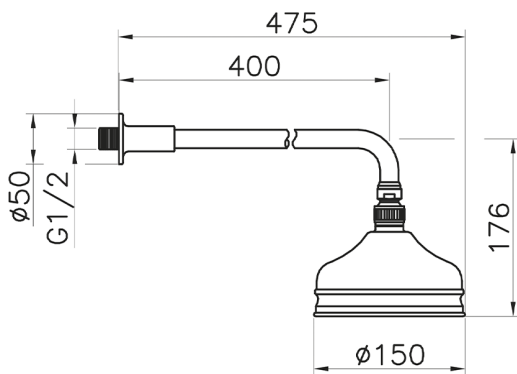

Shower arm with VT-CS showerhead SHOWER_611.01H.

MODEL **611.01H.**

Shower arm with VT-CS showerhead, 150 mm Brass
Round Head Shower, 400 mm Shower Arm

AVAILABLE FINISHINGS

-  **AC** AC Satin Brushed Nickel
-  **AG** AG Antique Gold
-  **BA** BA Old Bronze
-  **CR** CR Chrome
-  **2W** 2W Brushed Gold

CHARACTERISTICS

Shower arm with VT-CS showerhead SHOWER_611.01H.

611.01H.

<https://en.huberitalia.com/shower-arm-with-vt-cs-showerhead-shower-611-01h>

2026-06-09