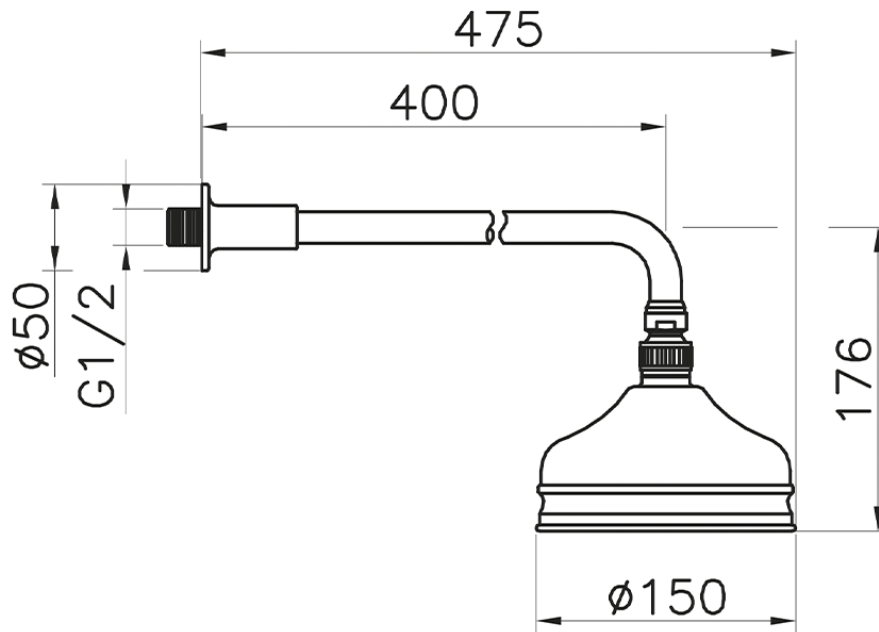

Shower arm with VT-CS showerhead SHOWER_611.01H.

611.01H.

<https://en.huberitalia.com/shower-arm-with-vt-cs-showerhead-shower-611-01h>

2026-06-13