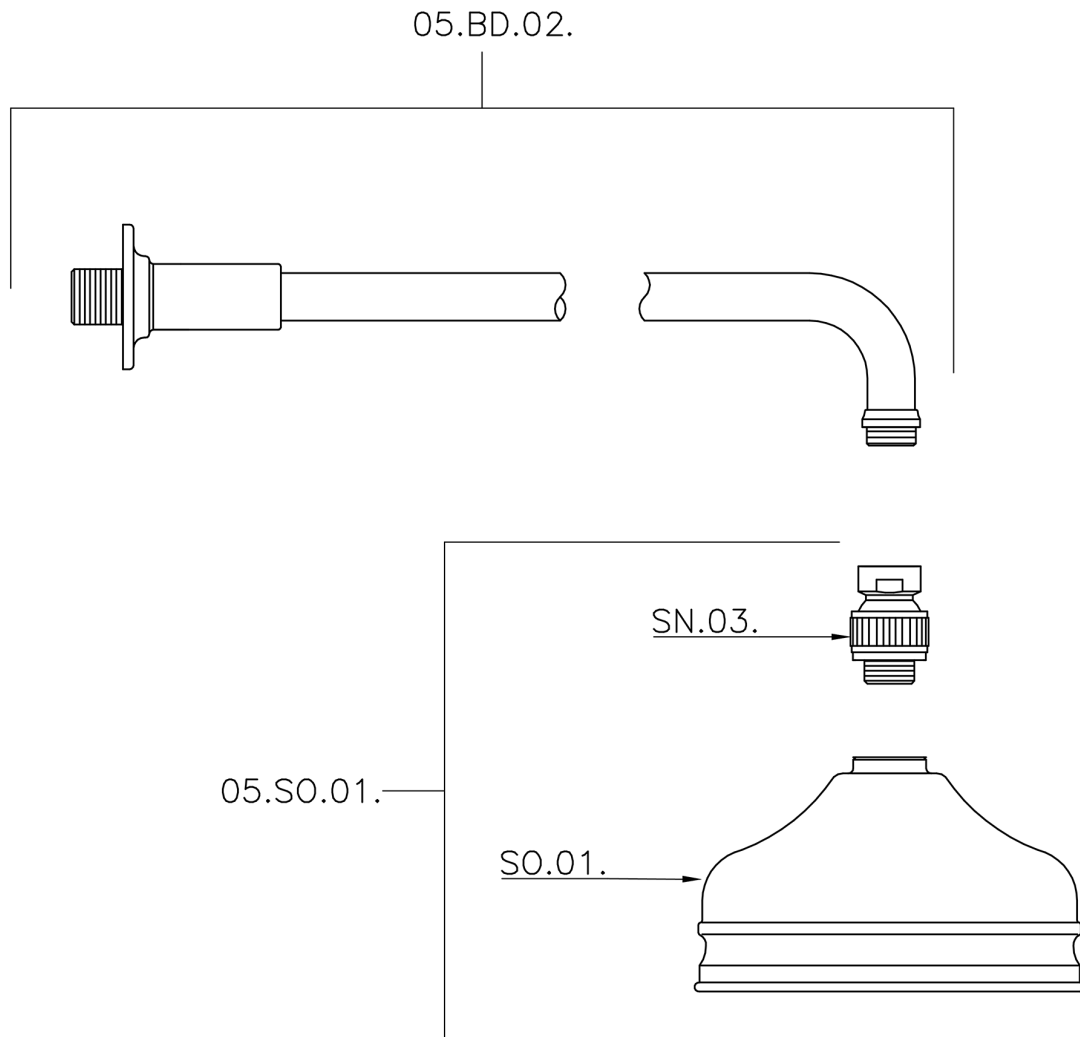

## Shower arm with VT-CS showerhead SHOWER\_611.01H.

611.01H.

<https://en.huberitalia.com/shower-arm-with-vt-cs-showerhead-shower-611-01h>

2026-04-28