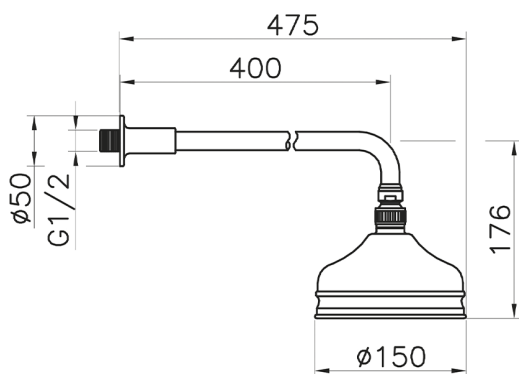

Shower arm with VT-CS showerhead SHOWER_611.01H.

MODEL **611.01H.**

Shower arm with VT-CS showerhead, 150 mm Brass
Round Head Shower, 400 mm Shower Arm

AVAILABLE FINISHINGS

-  **AC** AC Satin Brushed Nickel
-  **AG** AG Antique Gold
-  **BA** BA Old Bronze
-  **CR** CR Chrome
-  **2W** 2W Brushed Gold

CHARACTERISTICS

Shower arm with VT-CS showerhead SHOWER_611.01H.

611.01H.

<https://en.huberitalia.com/shower-arm-with-vt-cs-showerhead-shower-611-01h>

2026-04-28