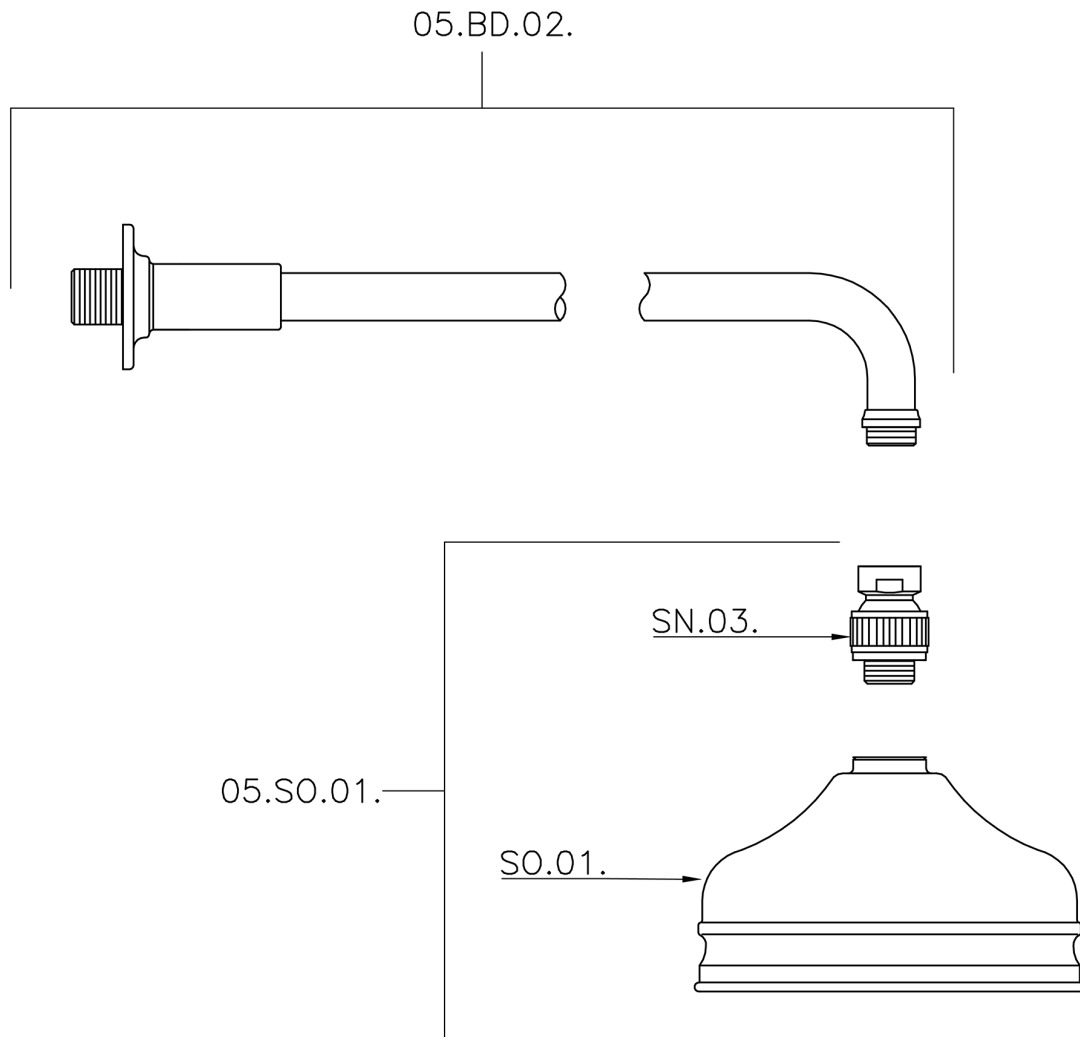

Shower arm with VT-CS showerhead SHOWER_611.01H.

MODEL **611.01H.**

Shower arm with VT-CS showerhead, 150 mm Brass
Round Head Shower, 400 mm Shower Arm

AVAILABLE FINISHINGS

-  **AC** AC Satin Brushed Nickel
-  **AG** AG Antique Gold
-  **BA** BA Old Bronze
-  **CR** CR Chrome
-  **2W** 2W Brushed Gold

CHARACTERISTICS

Shower arm with VT-CS showerhead SHOWER_611.01H.

611.01H.

<https://en.huberitalia.com/shower-arm-with-vt-cs-showerhead-shower-611-01h>

2026-04-07