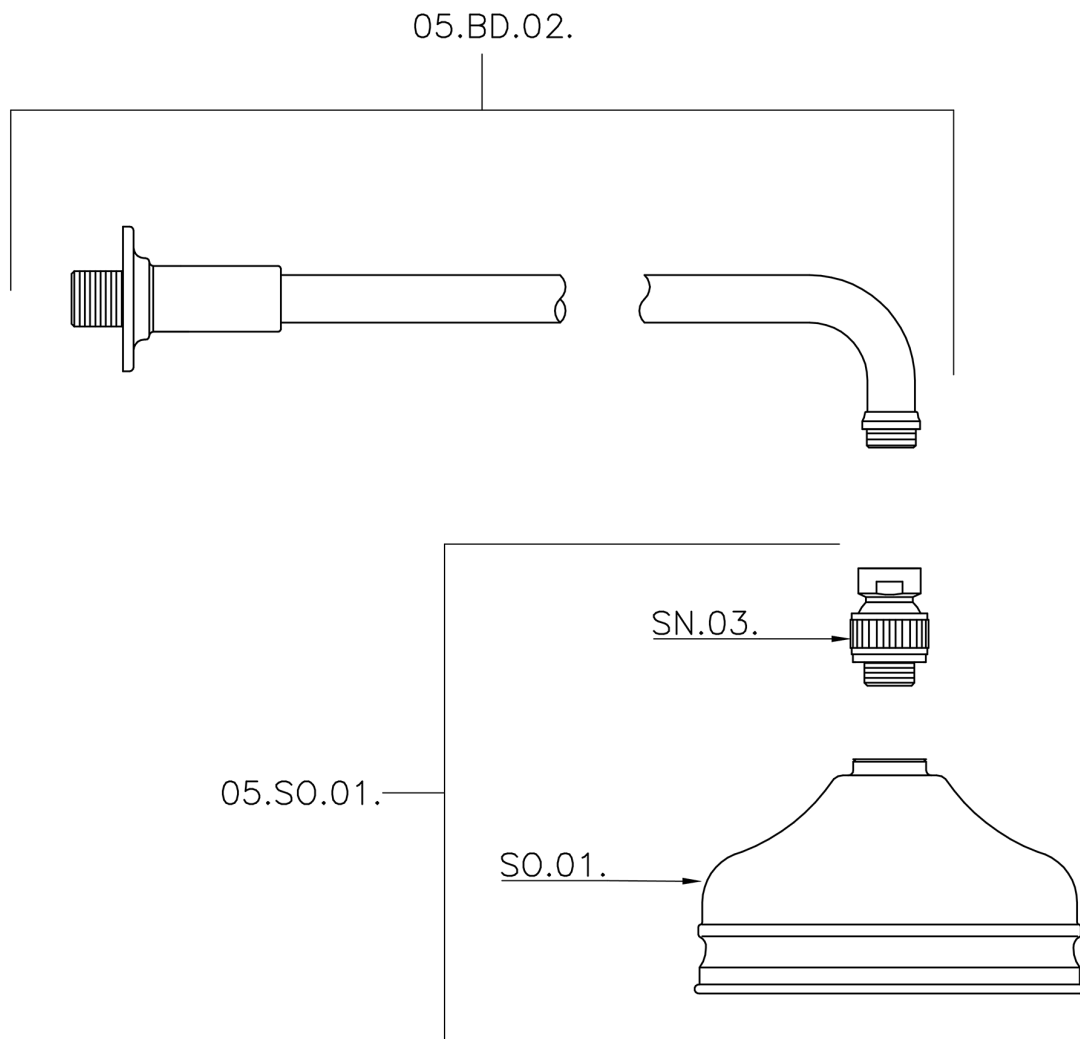

Shower arm with VT-CS showerhead SHOWER_611.01H.

MODEL **611.01H.**

Shower arm with VT-CS showerhead, 150 mm Brass
Round Head Shower, 400 mm Shower Arm

AVAILABLE FINISHINGS

-  **AC** AC Satin Brushed Nickel
-  **AG** AG Antique Gold
-  **BA** BA Old Bronze
-  **CR** CR Chrome
-  **2W** 2W Brushed Gold

CHARACTERISTICS

Shower arm with VT-CS showerhead SHOWER_611.01H.

611.01H.

<https://en.huberitalia.com/shower-arm-with-vt-cs-showerhead-shower-611-01h>

2026-04-28