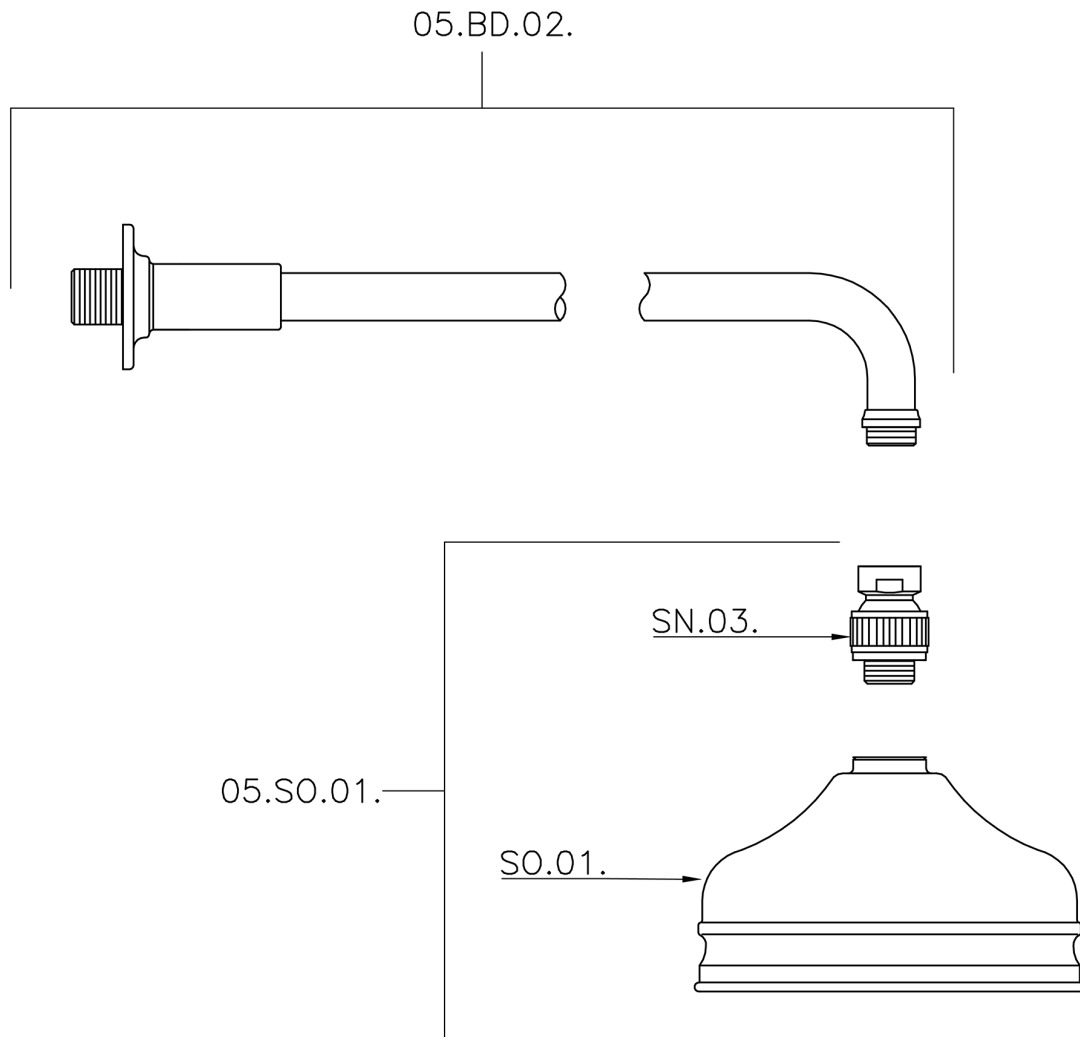

Shower arm with VT-CS showerhead SHOWER_611.01H.

MODEL **611.01H.**

Shower arm with VT-CS showerhead, 150 mm Brass
Round Head Shower, 400 mm Shower Arm

AVAILABLE FINISHINGS

-  **AC** AC Satin Brushed Nickel
-  **AG** AG Antique Gold
-  **BA** BA Old Bronze
-  **CR** CR Chrome
-  **2W** 2W Brushed Gold

CHARACTERISTICS

Shower arm with VT-CS showerhead SHOWER_611.01H.

611.01H.

<https://en.huberitalia.com/shower-arm-with-vt-cs-showerhead-shower-611-01h>

2026-06-13