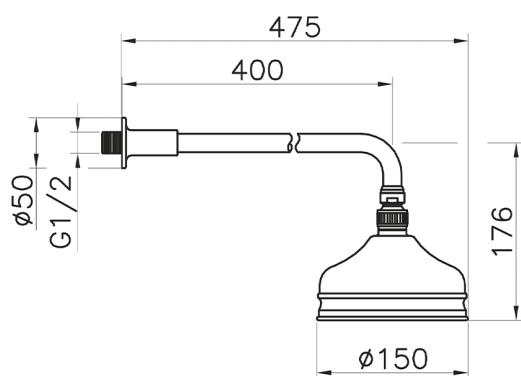

Shower arm with VT-CS showerhead SHOWER_611.01H.

MODEL **611.01H.**

Shower arm with VT-CS showerhead, 150 mm Brass
Round Head Shower, 400 mm Shower Arm

AVAILABLE FINISHINGS

-  **AC** AC Satin Brushed Nickel
-  **AG** AG Antique Gold
-  **BA** BA Old Bronze
-  **CR** CR Chrome
-  **2W** 2W Brushed Gold

CHARACTERISTICS

Shower arm with VT-CS showerhead SHOWER_611.01H.

611.01H.

<https://en.huberitalia.com/shower-arm-with-vt-cs-showerhead-shower-611-01h>

2026-06-13