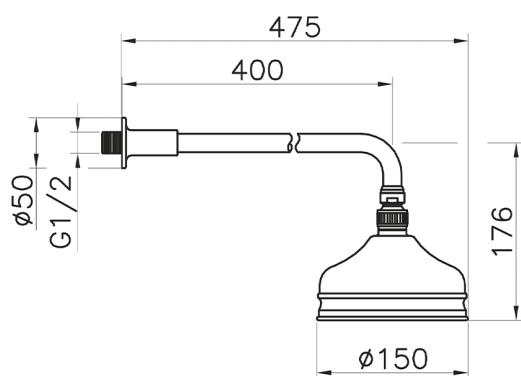

Shower arm with VT-CS showerhead SHOWER_611.01H.

MODEL **611.01H.**

Shower arm with VT-CS showerhead, 150 mm Brass
Round Head Shower, 400 mm Shower Arm

AVAILABLE FINISHINGS

-  **AC** AC Satin Brushed Nickel
-  **AG** AG Antique Gold
-  **BA** BA Old Bronze
-  **CR** CR Chrome
-  **2W** 2W Brushed Gold

CHARACTERISTICS

Shower arm with VT-CS showerhead SHOWER_611.01H.

611.01H.

<https://en.huberitalia.com/shower-arm-with-vt-cs-showerhead-shower-611-01h>

2026-04-07