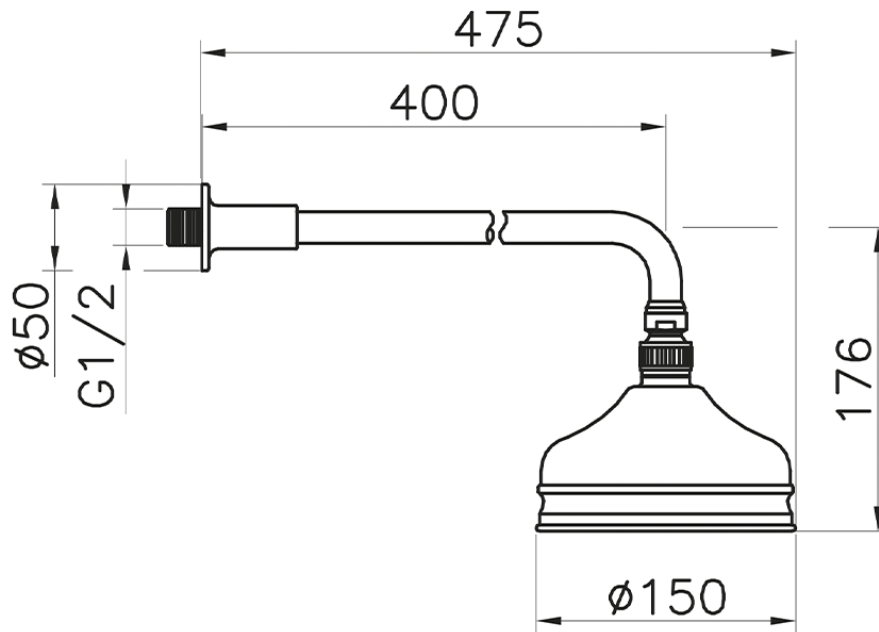

Shower arm with VT-CS showerhead SHOWER_611.01H.

611.01H.

<https://en.huberitalia.com/shower-arm-with-vt-cs-showerhead-shower-611-01h>

2026-04-07