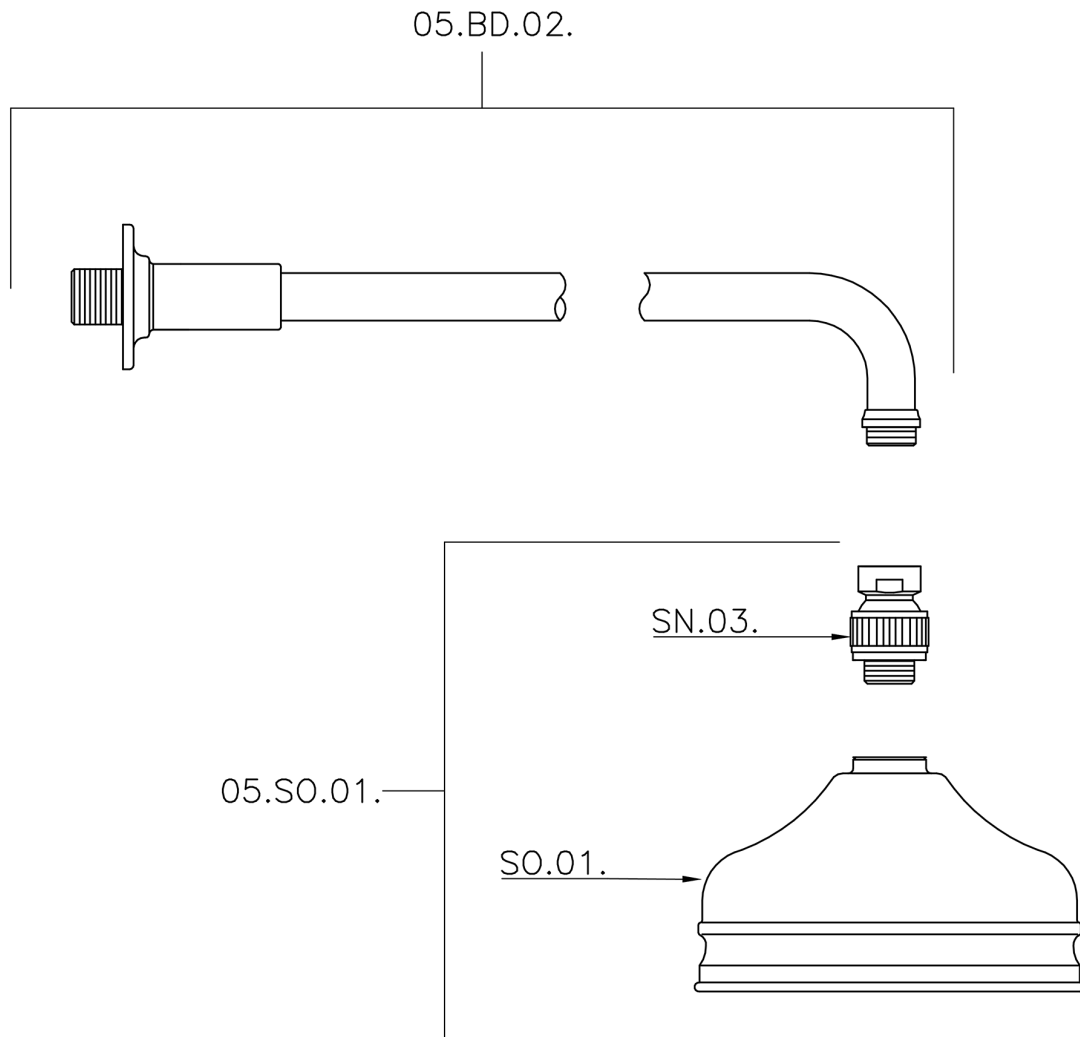

Shower arm with VT-CS showerhead SHOWER_611.01H.

611.01H.

<https://en.huberitalia.com/shower-arm-with-vt-cs-showerhead-shower-611-01h>

2026-04-07