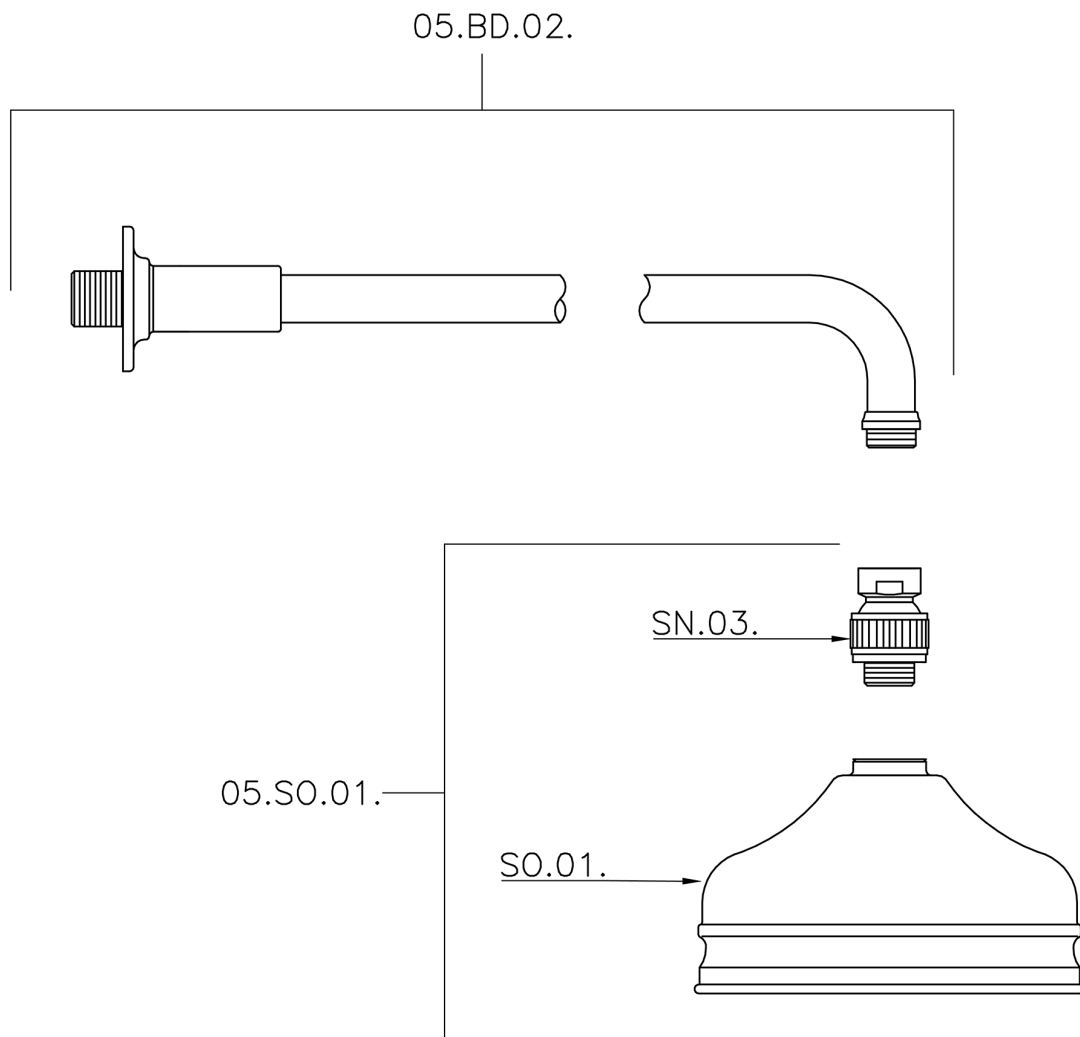

Shower arm with VT-CS showerhead SHOWER_611.01H.

611.01H.

<https://en.huberitalia.com/shower-arm-with-vt-cs-showerhead-shower-611-01h>

2026-06-09