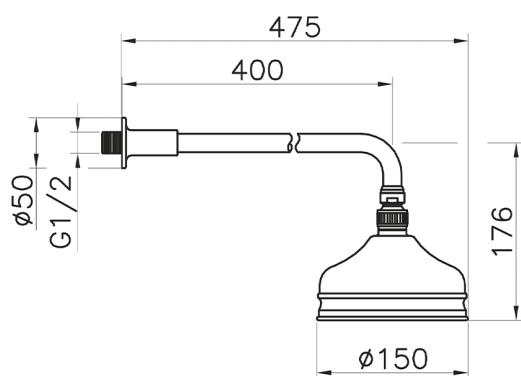

Shower arm with VT-CS showerhead SHOWER_611.01H.

MODEL **611.01H.**

Shower arm with VT-CS showerhead, 150 mm Brass
Round Head Shower, 400 mm Shower Arm

AVAILABLE FINISHINGS

-  **AC** AC Satin Brushed Nickel
-  **AG** AG Antique Gold
-  **BA** BA Old Bronze
-  **CR** CR Chrome
-  **2W** 2W Brushed Gold

CHARACTERISTICS

Shower arm with VT-CS showerhead SHOWER_611.01H.

611.01H.

<https://en.huberitalia.com/shower-arm-with-vt-cs-showerhead-shower-611-01h>

2026-06-29