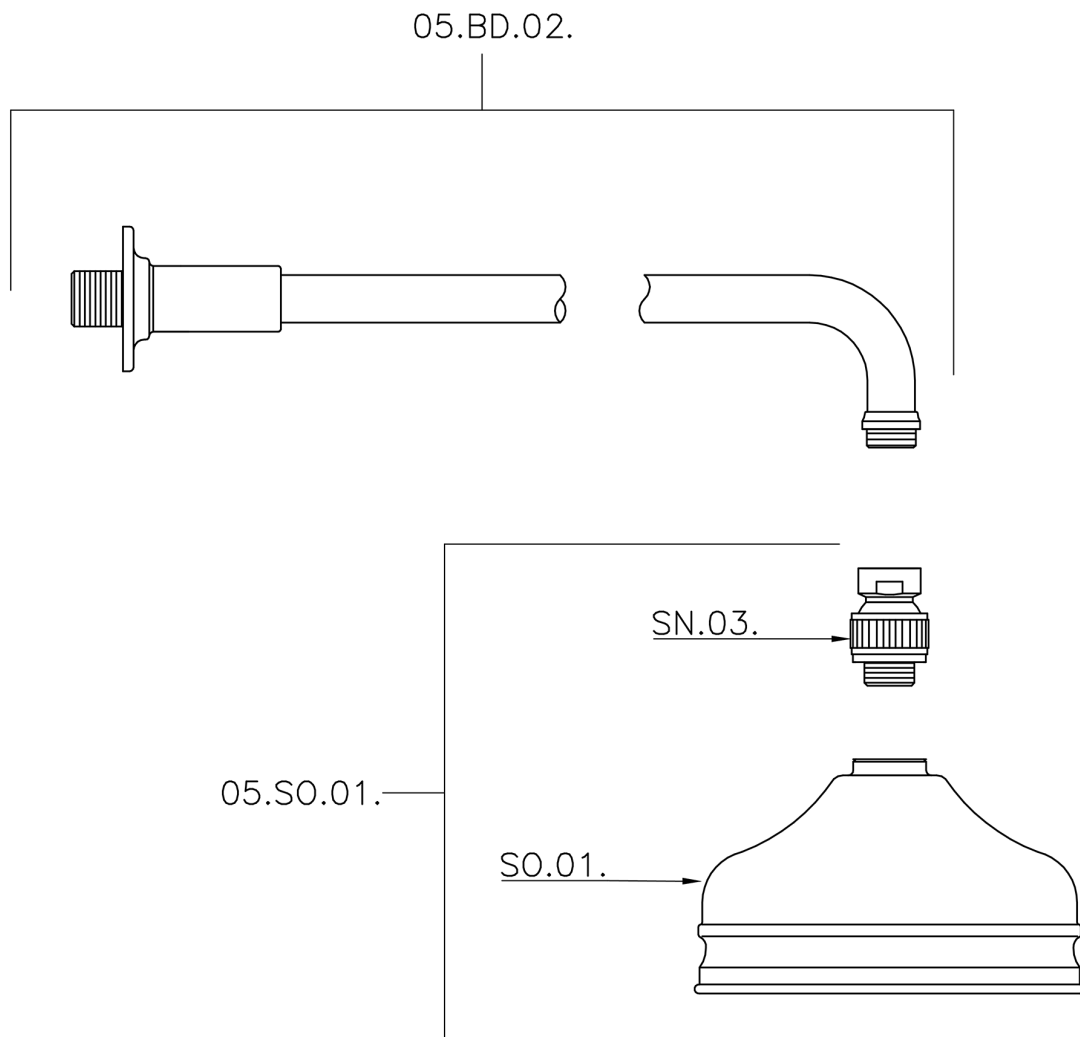

Shower arm with VT-CS showerhead SHOWER_611.01H.

MODEL **611.01H.**

Shower arm with VT-CS showerhead, 150 mm Brass
Round Head Shower, 400 mm Shower Arm

AVAILABLE FINISHINGS

-  **AC** AC Satin Brushed Nickel
-  **AG** AG Antique Gold
-  **BA** BA Old Bronze
-  **CR** CR Chrome
-  **2W** 2W Brushed Gold

CHARACTERISTICS

Shower arm with VT-CS showerhead SHOWER_611.01H.

611.01H.

<https://en.huberitalia.com/shower-arm-with-vt-cs-showerhead-shower-611-01h>

2026-06-29