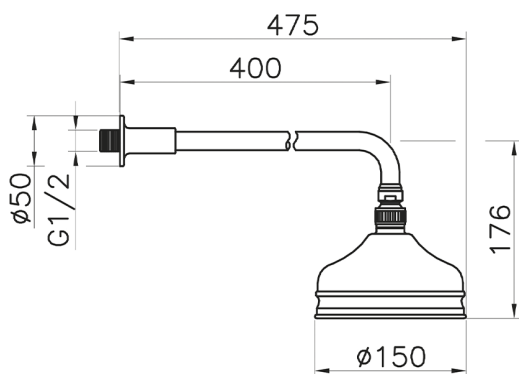

Shower arm with VT-CS showerhead SHOWER_611.01H.

MODEL **611.01H.**

Shower arm with VT-CS showerhead, 150 mm Brass
Round Head Shower, 400 mm Shower Arm

AVAILABLE FINISHINGS

-  **AC** AC Satin Brushed Nickel
-  **AG** AG Antique Gold
-  **BA** BA Old Bronze
-  **CR** CR Chrome
-  **2W** 2W Brushed Gold

CHARACTERISTICS

Shower arm with VT-CS showerhead SHOWER_611.01H.

611.01H.

<https://en.huberitalia.com/shower-arm-with-vt-cs-showerhead-shower-611-01h>

2026-06-09