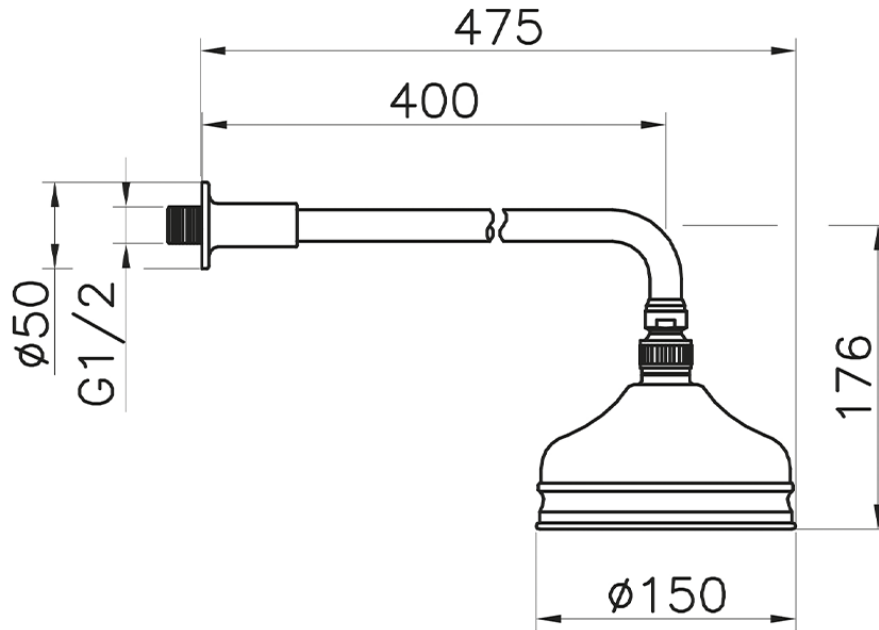

## Shower arm with VT-CS showerhead SHOWER\_611.01H.

611.01H.

<https://en.huberitalia.com/shower-arm-with-vt-cs-showerhead-shower-611-01h>

2026-04-09