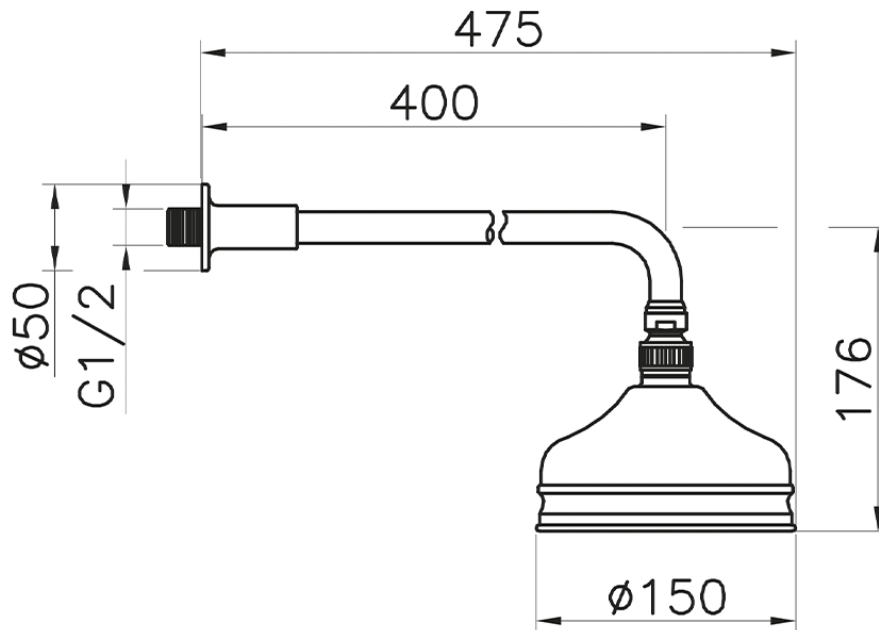

## Shower arm with VT-CS showerhead SHOWER\_611.01H.

611.01H.

<https://en.huberitalia.com/shower-arm-with-vt-cs-showerhead-shower-611-01h>

2026-06-13