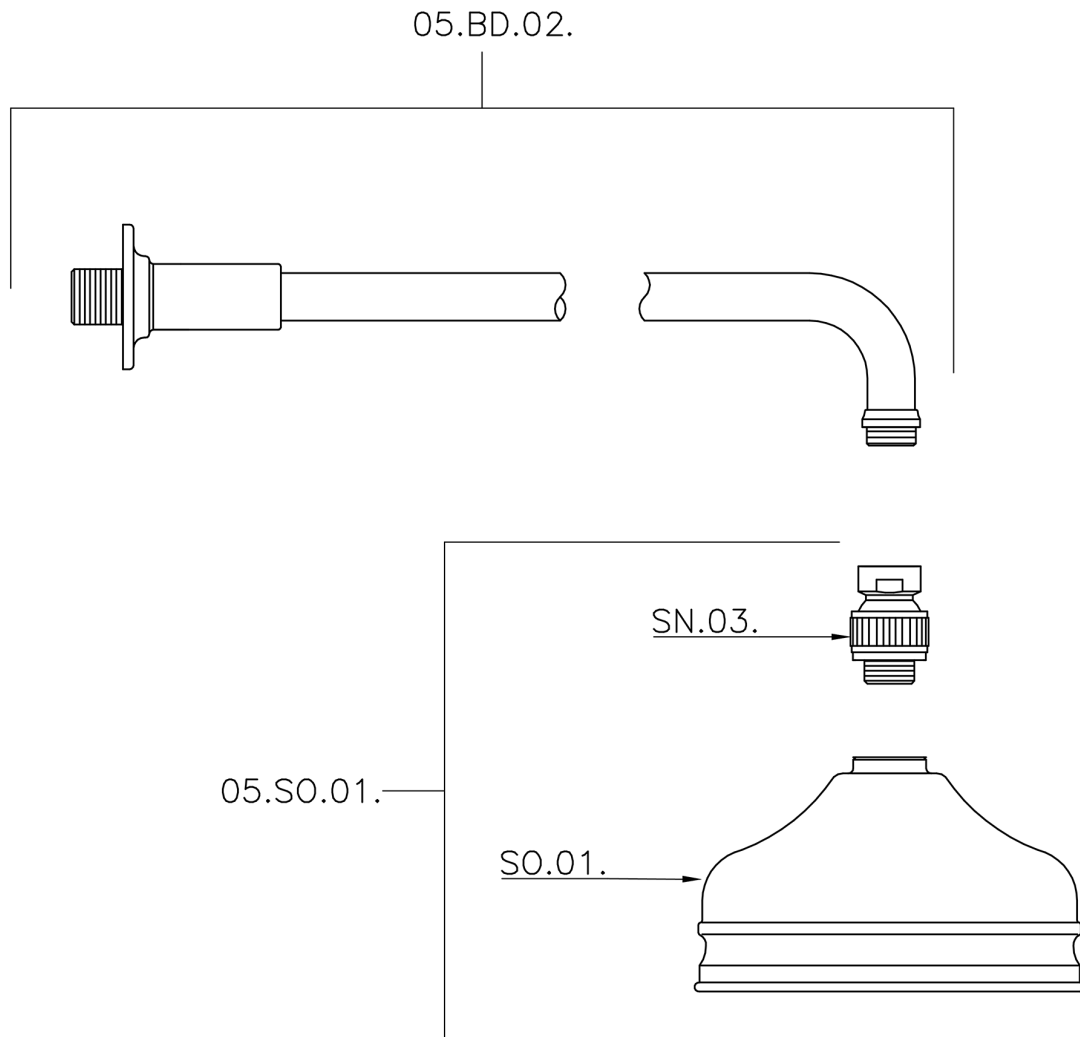

Shower arm with VT-CS showerhead SHOWER_611.01H.

611.01H.

<https://en.huberitalia.com/shower-arm-with-vt-cs-showerhead-shower-611-01h>

2026-04-09