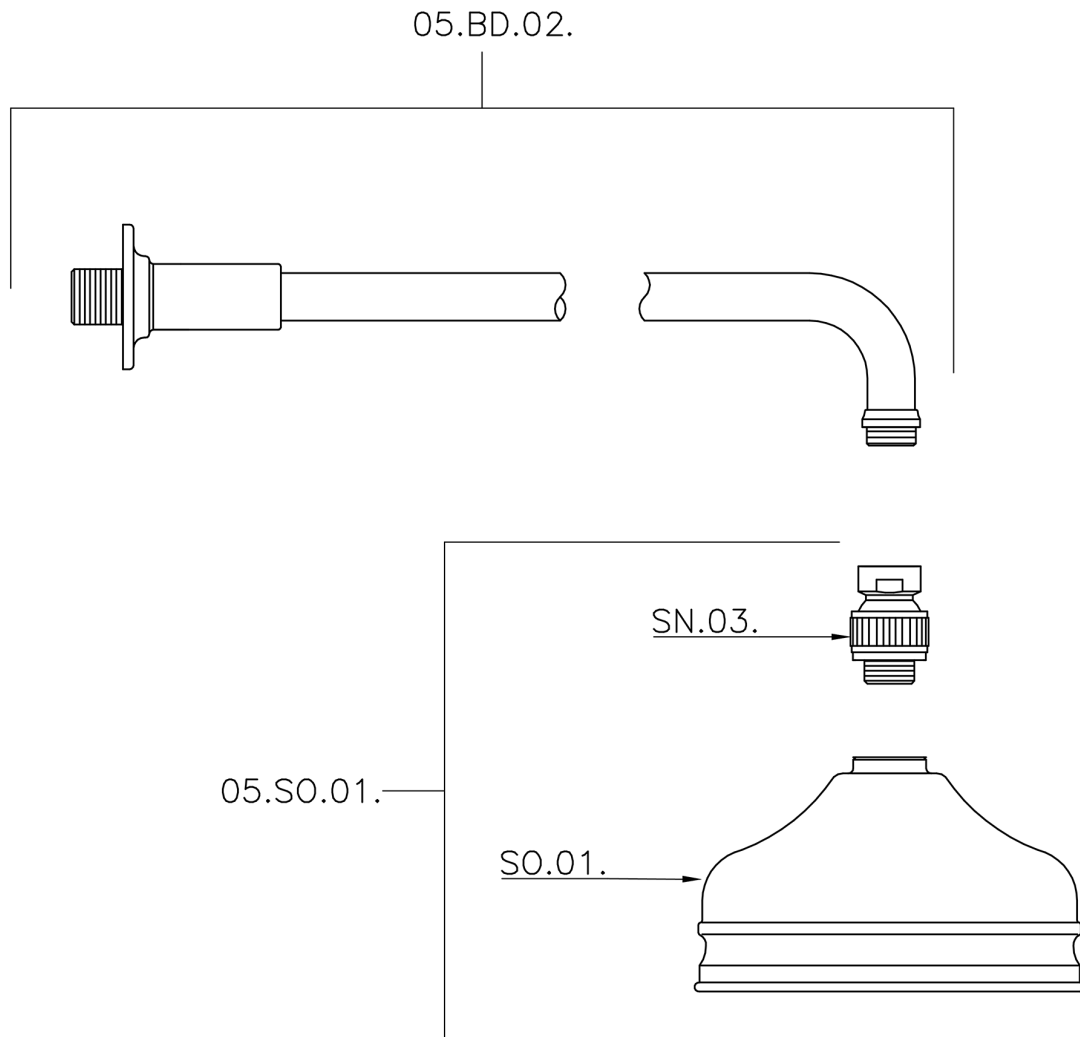

Shower arm with VT-CS showerhead SHOWER_611.01H.

611.01H.

<https://en.huberitalia.com/shower-arm-with-vt-cs-showerhead-shower-611-01h>

2026-04-30