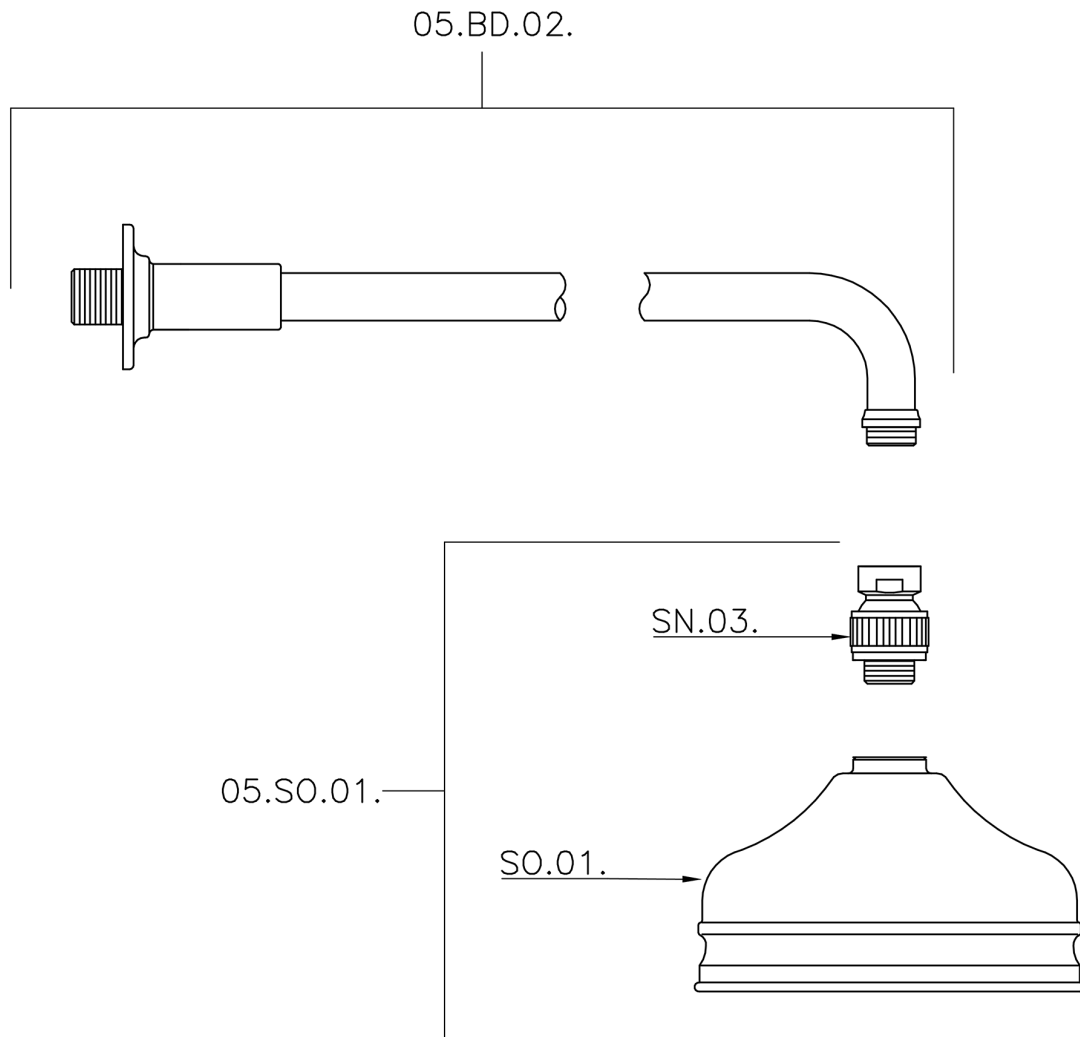

Shower arm with VT-CS showerhead SHOWER_611.01H.

611.01H.

<https://en.huberitalia.com/shower-arm-with-vt-cs-showerhead-shower-611-01h>

2026-06-13