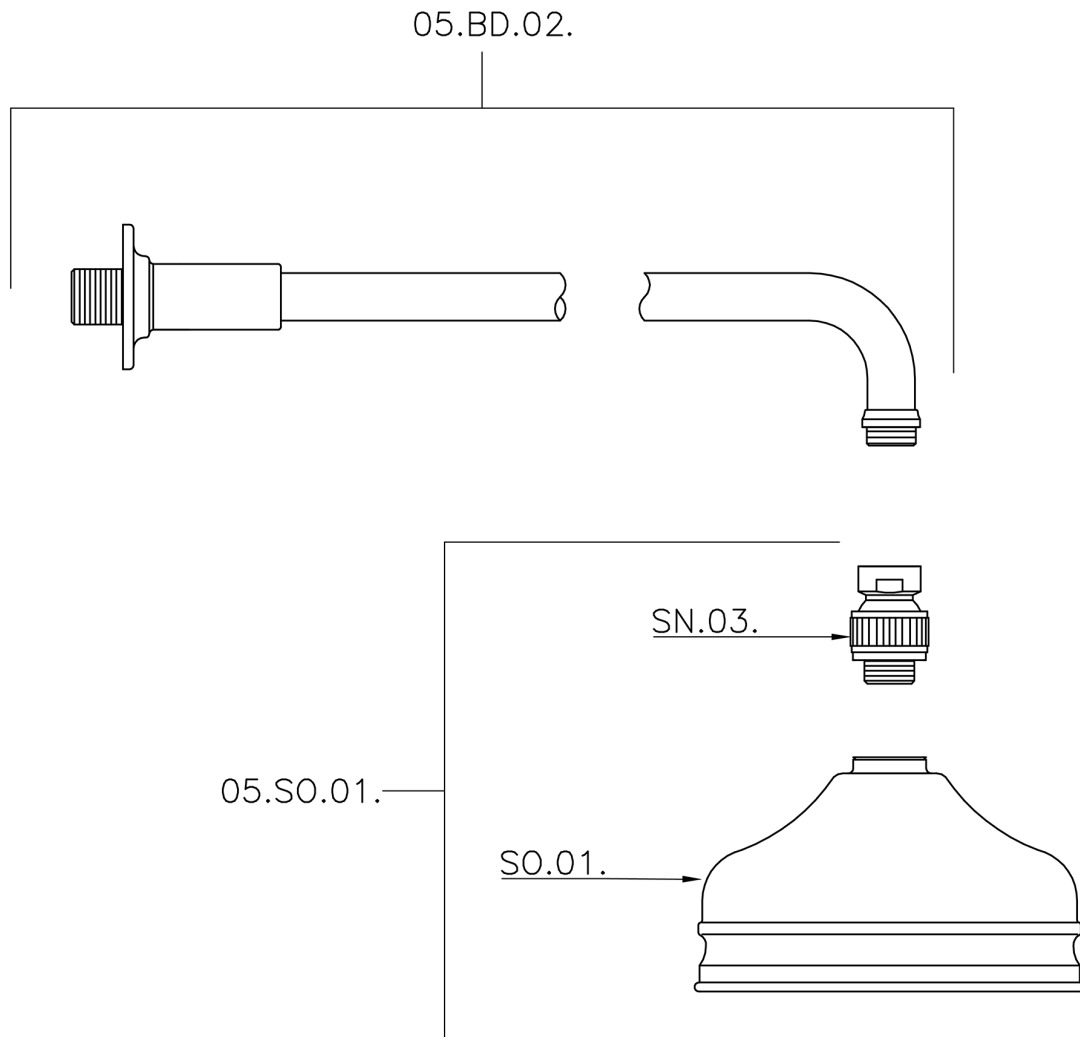

Shower arm with VT-CS showerhead SHOWER_611.01H.

MODEL **611.01H.**

Shower arm with VT-CS showerhead, 150 mm Brass
Round Head Shower, 400 mm Shower Arm

AVAILABLE FINISHINGS

-  **AC** AC Satin Brushed Nickel
-  **AG** AG Antique Gold
-  **BA** BA Old Bronze
-  **CR** CR Chrome
-  **2W** 2W Brushed Gold

CHARACTERISTICS

Shower arm with VT-CS showerhead SHOWER_611.01H.

611.01H.

<https://en.huberitalia.com/shower-arm-with-vt-cs-showerhead-shower-611-01h>

2026-06-14