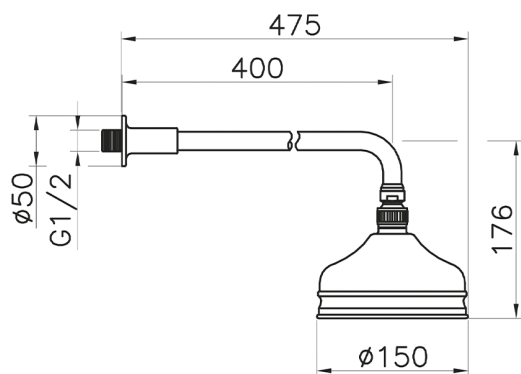

Shower arm with VT-CS showerhead SHOWER_611.01H.

MODEL **611.01H.**

Shower arm with VT-CS showerhead, 150 mm Brass
Round Head Shower, 400 mm Shower Arm

AVAILABLE FINISHINGS

-  **AC** AC Satin Brushed Nickel
-  **AG** AG Antique Gold
-  **BA** BA Old Bronze
-  **CR** CR Chrome
-  **2W** 2W Brushed Gold

CHARACTERISTICS

Shower arm with VT-CS showerhead SHOWER_611.01H.

611.01H.

<https://en.huberitalia.com/shower-arm-with-vt-cs-showerhead-shower-611-01h>

2026-06-14