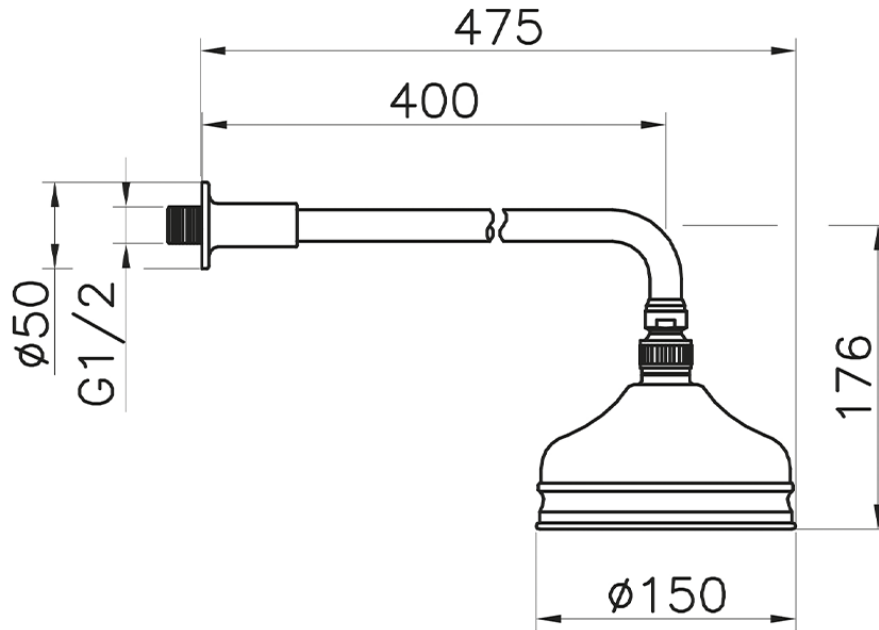

Shower arm with VT-CS showerhead SHOWER_611.01H.

611.01H.

<https://en.huberitalia.com/shower-arm-with-vt-cs-showerhead-shower-611-01h>

2026-04-08