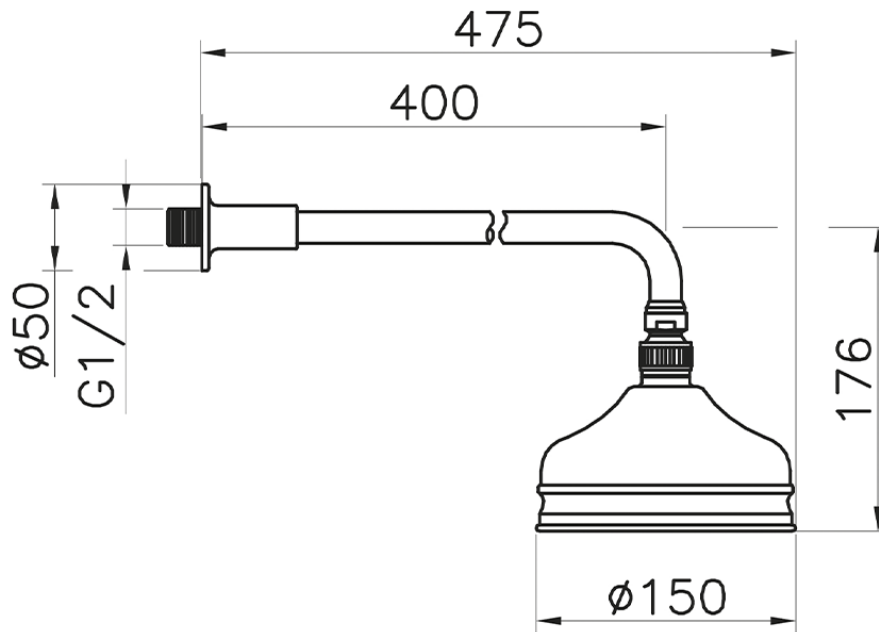

Shower arm with VT-CS showerhead SHOWER_611.01H.

611.01H.

<https://en.huberitalia.com/shower-arm-with-vt-cs-showerhead-shower-611-01h>

2026-06-09