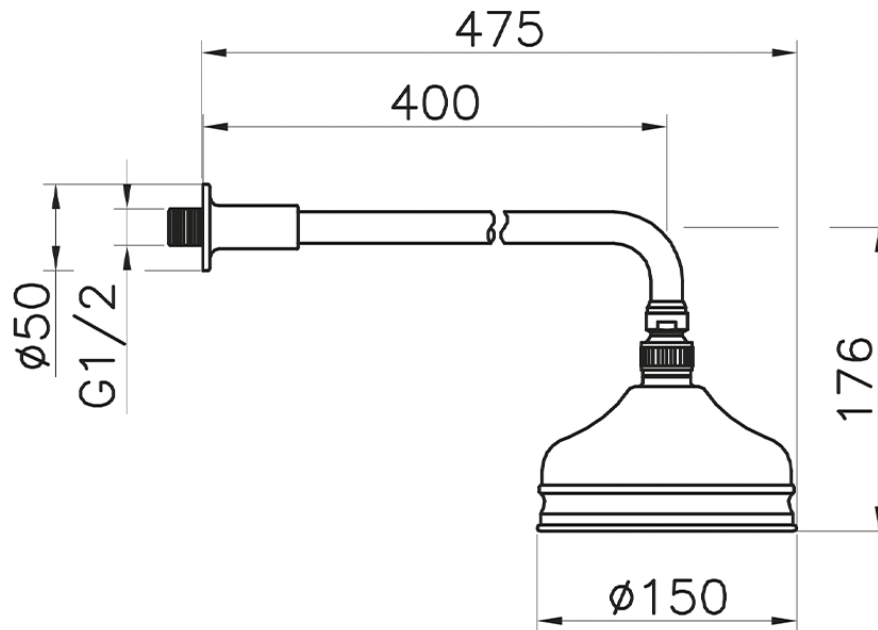

Shower arm with VT-CS showerhead SHOWER_611.01H.

611.01H.

<https://en.huberitalia.com/shower-arm-with-vt-cs-showerhead-shower-611-01h>

2026-06-29