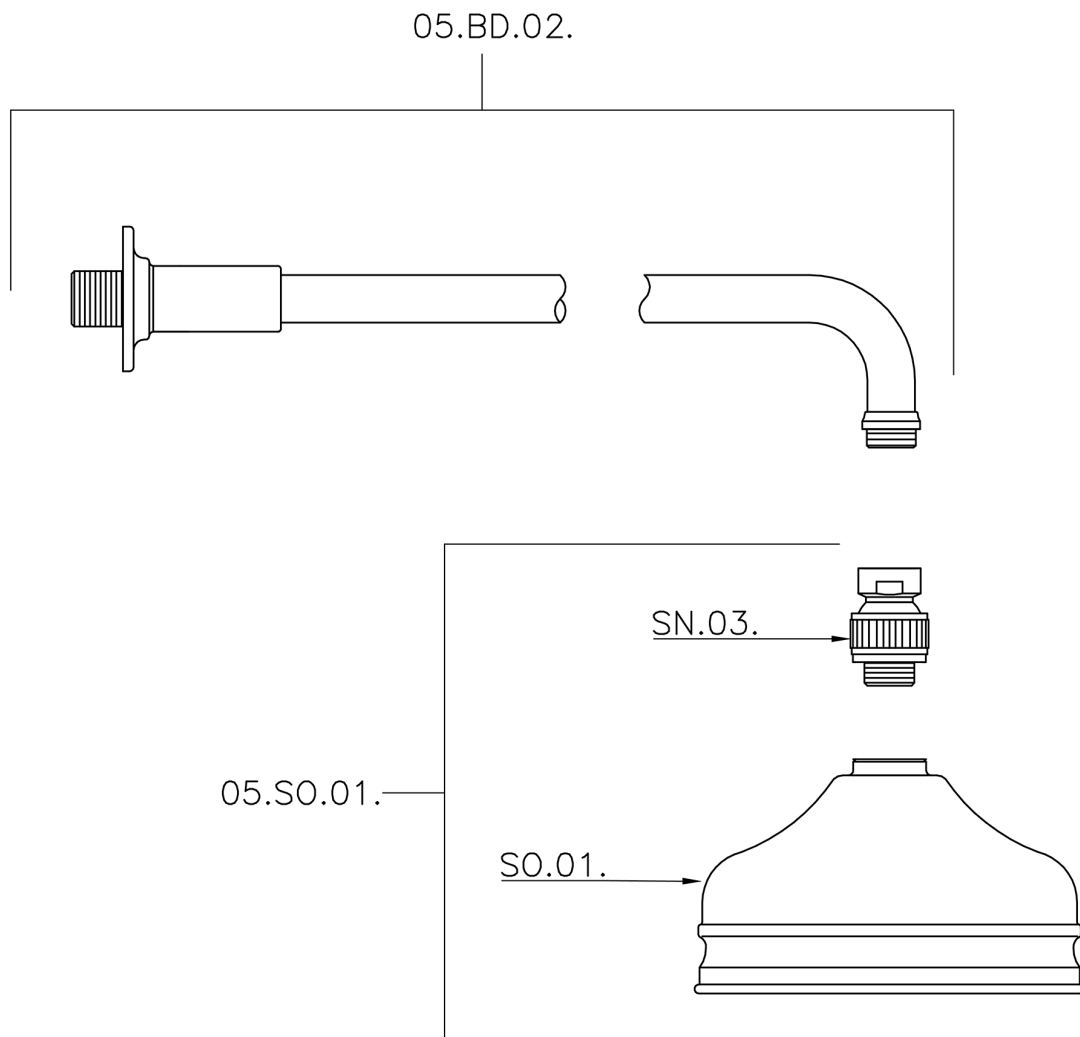

Shower arm with VT-CS showerhead SHOWER_611.01H.

611.01H.

<https://en.huberitalia.com/shower-arm-with-vt-cs-showerhead-shower-611-01h>

2026-06-08