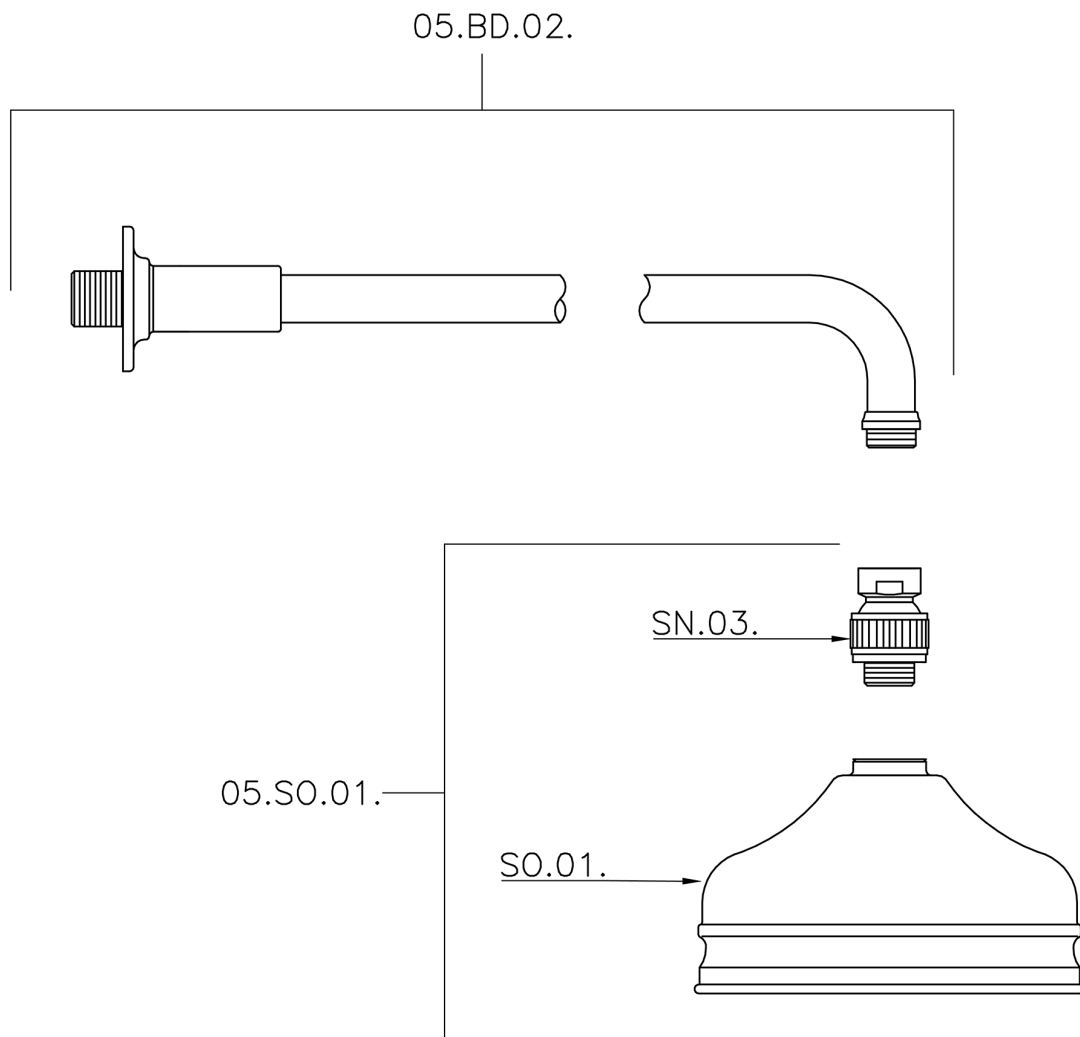

Shower arm with VT-CS showerhead SHOWER_611.01H.

611.01H.

<https://en.huberitalia.com/shower-arm-with-vt-cs-showerhead-shower-611-01h>

2026-04-08