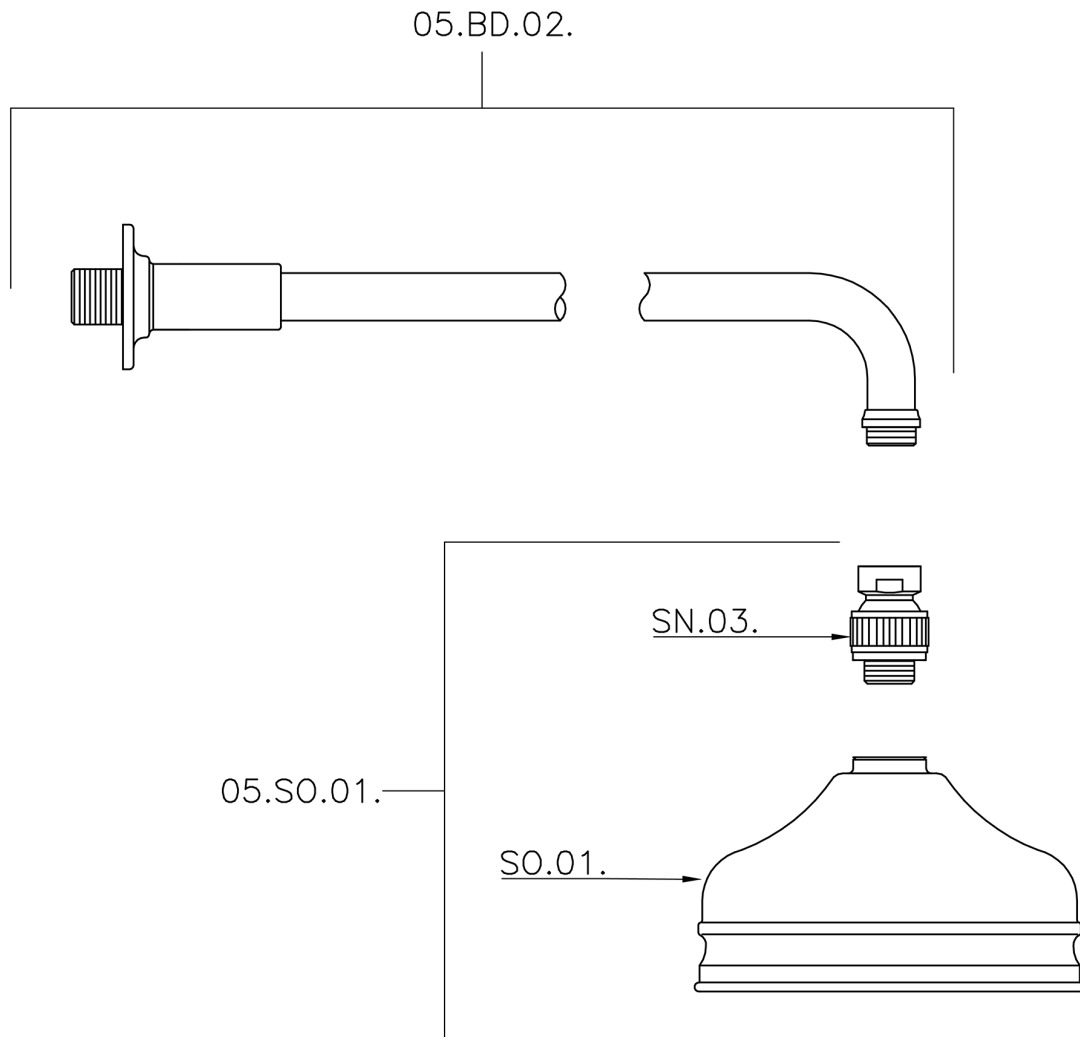

Shower arm with VT-CS showerhead SHOWER_611.01H.

MODEL **611.01H.**

Shower arm with VT-CS showerhead, 150 mm Brass
Round Head Shower, 400 mm Shower Arm

AVAILABLE FINISHINGS

-  **AC** AC Satin Brushed Nickel
-  **AG** AG Antique Gold
-  **BA** BA Old Bronze
-  **CR** CR Chrome
-  **2W** 2W Brushed Gold

CHARACTERISTICS

Shower arm with VT-CS showerhead SHOWER_611.01H.

611.01H.

<https://en.huberitalia.com/shower-arm-with-vt-cs-showerhead-shower-611-01h>

2026-06-29