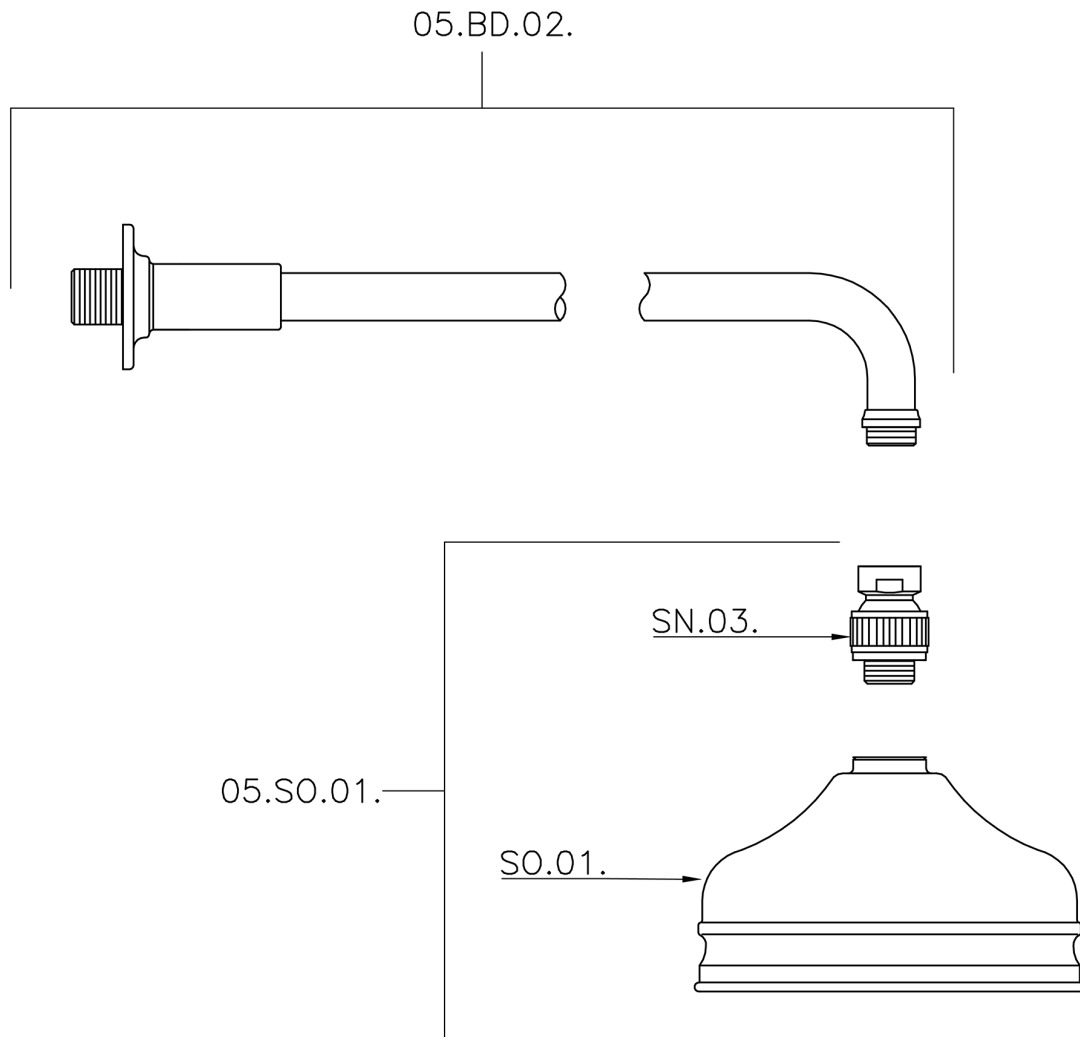

## Shower arm with VT-CS showerhead SHOWER\_611.01H.

MODEL **611.01H.**

Shower arm with VT-CS showerhead, 150 mm Brass  
Round Head Shower, 400 mm Shower Arm

## Shower arm with VT-CS showerhead SHOWER\_611.01H.

611.01H.

<https://en.huberitalia.com/shower-arm-with-vt-cs-showerhead-shower-611-01h>

2026-04-09