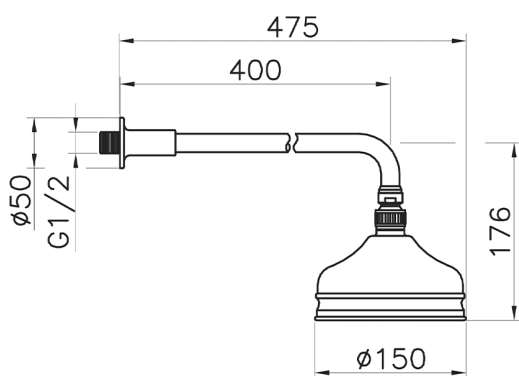

Shower arm with VT-CS showerhead SHOWER_611.01H.

MODEL **611.01H.**

Shower arm with VT-CS showerhead, 150 mm Brass
Round Head Shower, 400 mm Shower Arm

AVAILABLE FINISHINGS

-  **AC** AC Satin Brushed Nickel
-  **AG** AG Antique Gold
-  **BA** BA Old Bronze
-  **CR** CR Chrome
-  **2W** 2W Brushed Gold

CHARACTERISTICS

Shower arm with VT-CS showerhead SHOWER_611.01H.

611.01H.

<https://en.huberitalia.com/shower-arm-with-vt-cs-showerhead-shower-611-01h>

2026-06-29