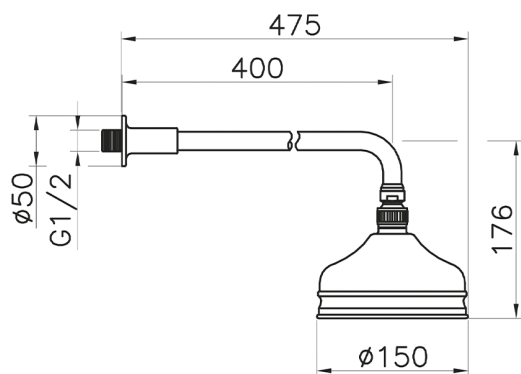

Shower arm with VT-CS showerhead SHOWER_611.01H.

MODEL **611.01H.**

Shower arm with VT-CS showerhead, 150 mm Brass
Round Head Shower, 400 mm Shower Arm

AVAILABLE FINISHINGS

-  **AC** AC Satin Brushed Nickel
-  **AG** AG Antique Gold
-  **BA** BA Old Bronze
-  **CR** CR Chrome
-  **2W** 2W Brushed Gold

CHARACTERISTICS

Shower arm with VT-CS showerhead SHOWER_611.01H.

611.01H.

<https://en.huberitalia.com/shower-arm-with-vt-cs-showerhead-shower-611-01h>

2026-04-30