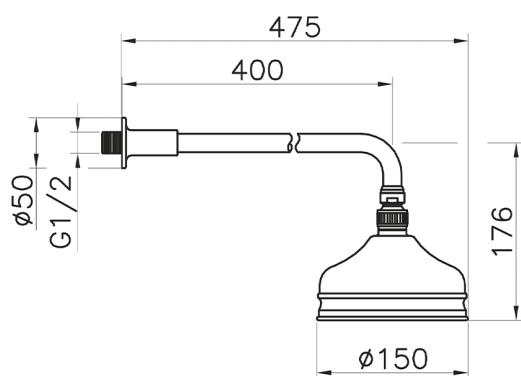

## Shower arm with VT-CS showerhead SHOWER\_611.01H.

MODEL **611.01H.**

Shower arm with VT-CS showerhead, 150 mm Brass  
Round Head Shower, 400 mm Shower Arm

## Shower arm with VT-CS showerhead SHOWER\_611.01H.

611.01H.

<https://en.huberitalia.com/shower-arm-with-vt-cs-showerhead-shower-611-01h>

2026-04-09