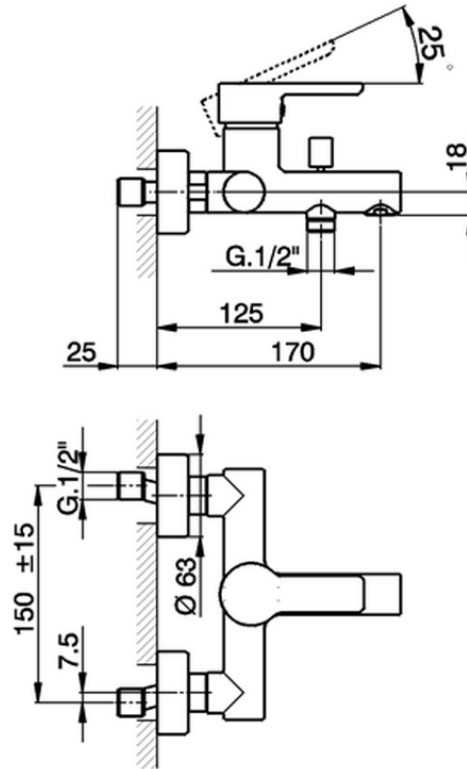

Single lever bath mixer SOFT_SF000130

SF000130

<https://en.huberitalia.com/single-lever-bath-mixer-soft-sf000130>

2024-11-15