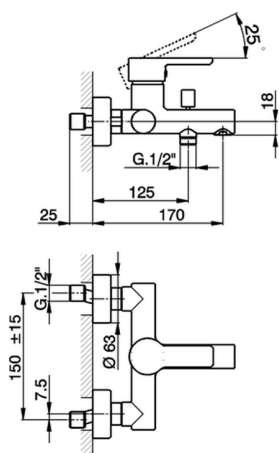

## Single lever bath mixer SOFT\_SF000130

MODEL **SF000130**

Single lever bath mixer, without shower set, 1/2" M flexible connection

AVAILABLE FINISHINGS

CHARACTERISTICS

Cartridge Spare Parts **ZZ95435000**

**35 mm Cartridge**

2024-11-15