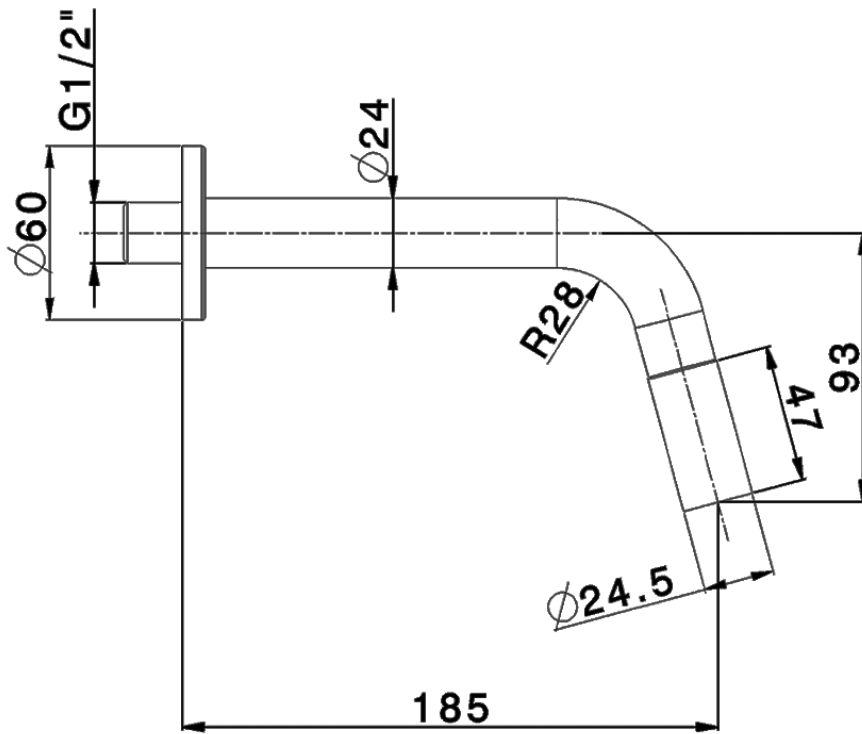

Exposed simple tap NUOVA KIRUNA_K2001420

K2001420

<https://en.huberitalia.com/exposed-simple-tap-nuova-kiruna-k2001420>

ZB004510

<https://en.huberitalia.com/concealed-part-single-lever-free-standing-concealed-zb004510>