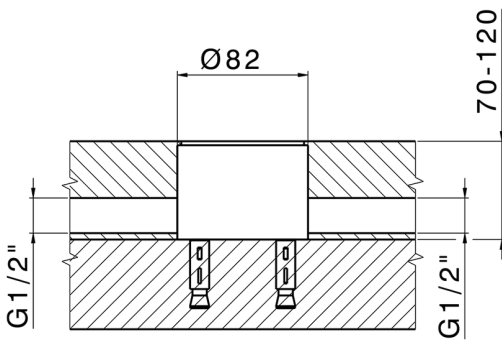

Exposed simple tap NUOVA KIRUNA_K2001420

MODEL **K2001420**

Exposed simple tap, without pop-up waste

AVAILABLE FINISHINGS

CHARACTERISTICS

Cartridge Spare Parts **ZZ95409000**

Installation **Concealed**

Required concealed parts **ZB004510**

Concealed part single lever free-standing CONCEALED_ZB004510

MODEL **ZB004510**

Floor mounted concealed part, for free-standing mixer

AVAILABLE FINISHINGS

 **04** 04 Without finishing

CHARACTERISTICS

Installation	Concealed
Concealed	1