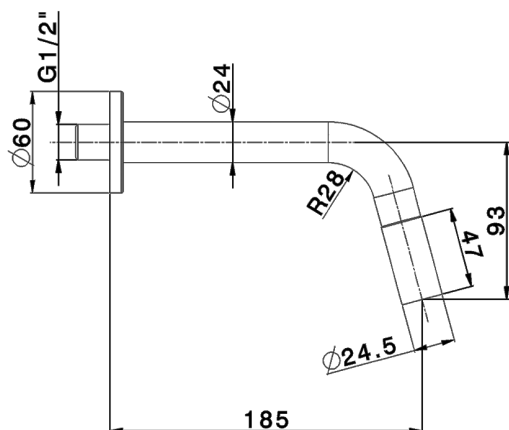

Exposed simple tap NUOVA KIRUNA_K2001420

MODEL **K2001420**

Exposed simple tap, without pop-up waste

AVAILABLE FINISHINGS

CHARACTERISTICS

Cartridge Spare Parts **ZZ95409000**

Installation **Concealed**

Required concealed parts **ZB004510**

Concealed part single lever free-standing CONCEALED_ZB004510

MODEL **ZB004510**

Floor mounted concealed part, for free-standing mixer

AVAILABLE FINISHINGS

 **04** 04 Without finishing

CHARACTERISTICS

Installation	Concealed
Concealed	1