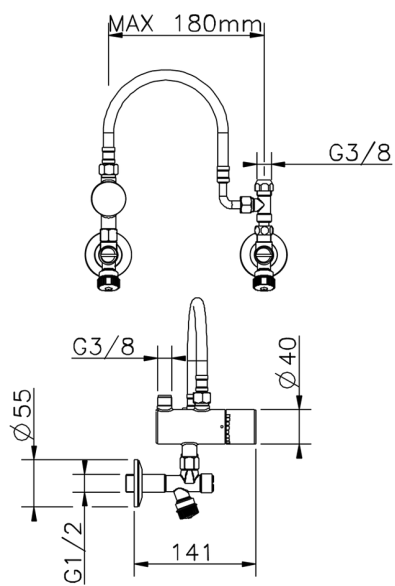

Temperature limiter COMMUNITY_TYT83011

MODEL **TYT83011**

Temperature limiter, with installation kit

AVAILABLE FINISHINGS

CHARACTERISTICS

2026-05-15