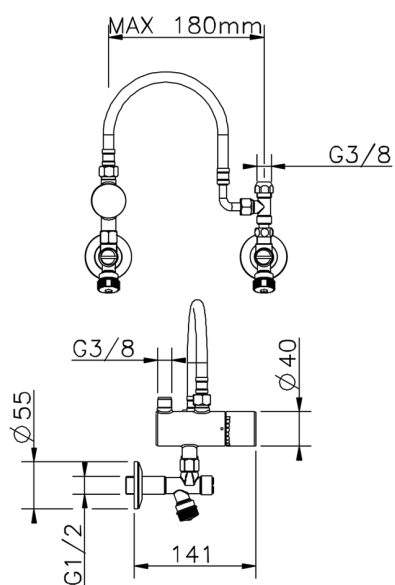

Temperature limiter COMMUNITY_TYT83011

MODEL **TYT83011**

Temperature limiter, with installation kit

AVAILABLE FINISHINGS

CHARACTERISTICS

2026-04-06