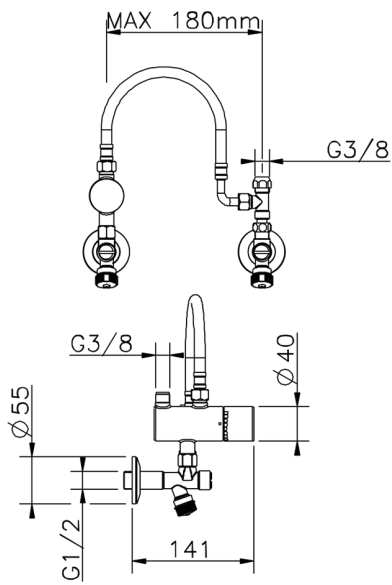

Temperature limiter COMMUNITY_TYT83011

MODEL **TYT83011**

Temperature limiter, with installation kit

AVAILABLE FINISHINGS

CHARACTERISTICS

2026-06-26