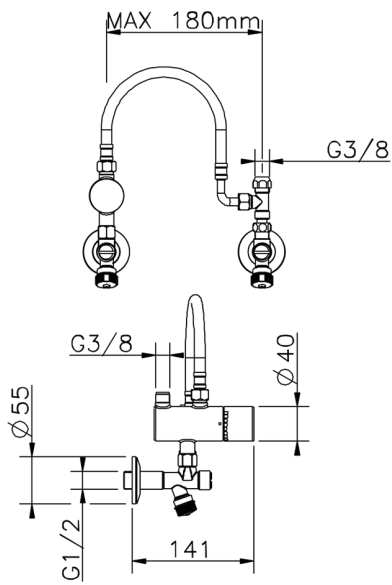

Temperature limiter COMMUNITY_TYT83011

MODEL **TYT83011**

Temperature limiter, with installation kit

AVAILABLE FINISHINGS

CHARACTERISTICS

2026-06-05