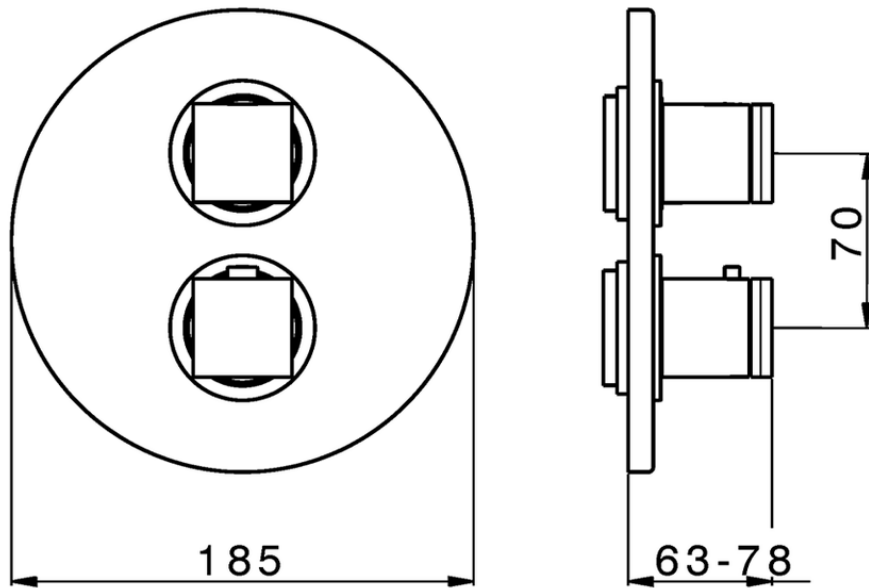

## Exposed part for 3-outlet con.thermo.shower valve DADO\_DD018200

DD018200

<https://en.huberitalia.com/exposed-part-for-3-outlet-con-thermo-shower-valve-dado-dd018200>

Piastra/Plate/Plaque/Platte/Placa

2-3mm: XX 25-40 YY 76-91

10 mm: XX 16-31 YY 65-80

ZB018201

<https://en.huberitalia.com/3-outlet-concealed-thermostatic-shower-valve-concealed-zb018201>

2024-11-21