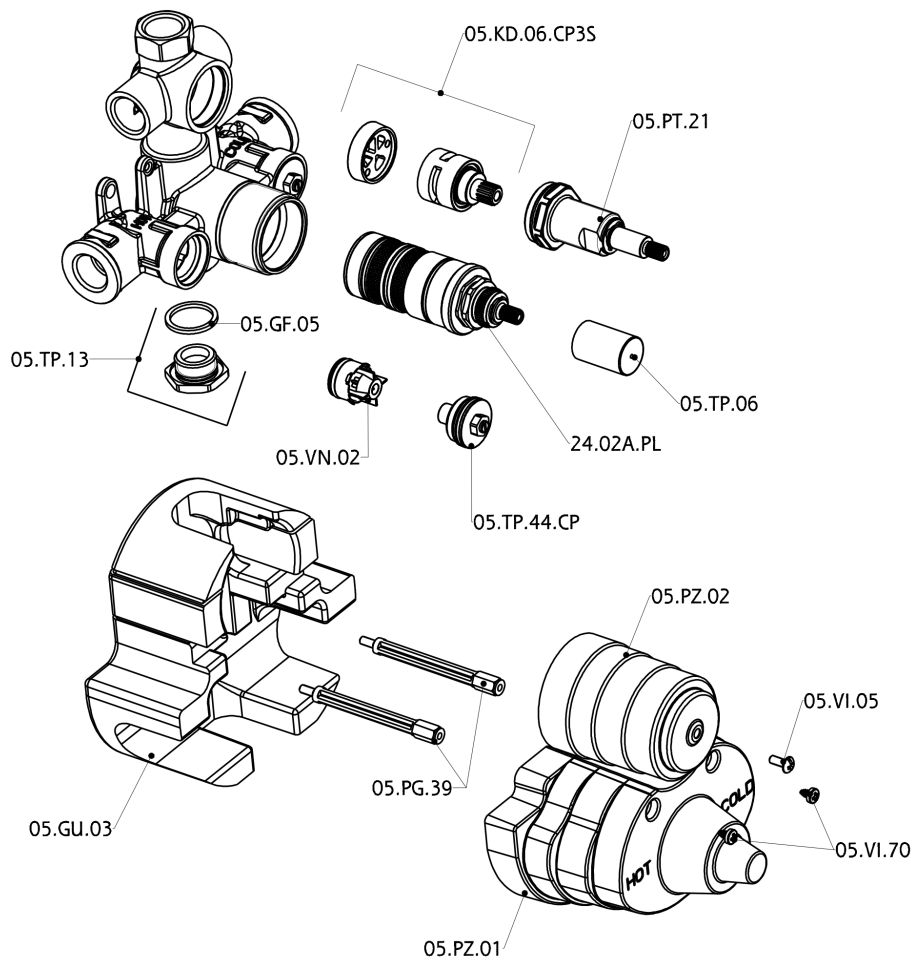

## Exposed part for 3-outlet con.thermo.shower valve DADO\_DD018200

DD018200

<https://en.huberitalia.com/exposed-part-for-3-outlet-con-thermo-shower-valve-dado-dd018200>

## 3-outlet Concealed thermostatic shower valve CONCEALED\_ZB018201

ZB018201

<https://en.huberitalia.com/3-outlet-concealed-thermostatic-shower-valve-concealed-zb018201>

2024-11-21